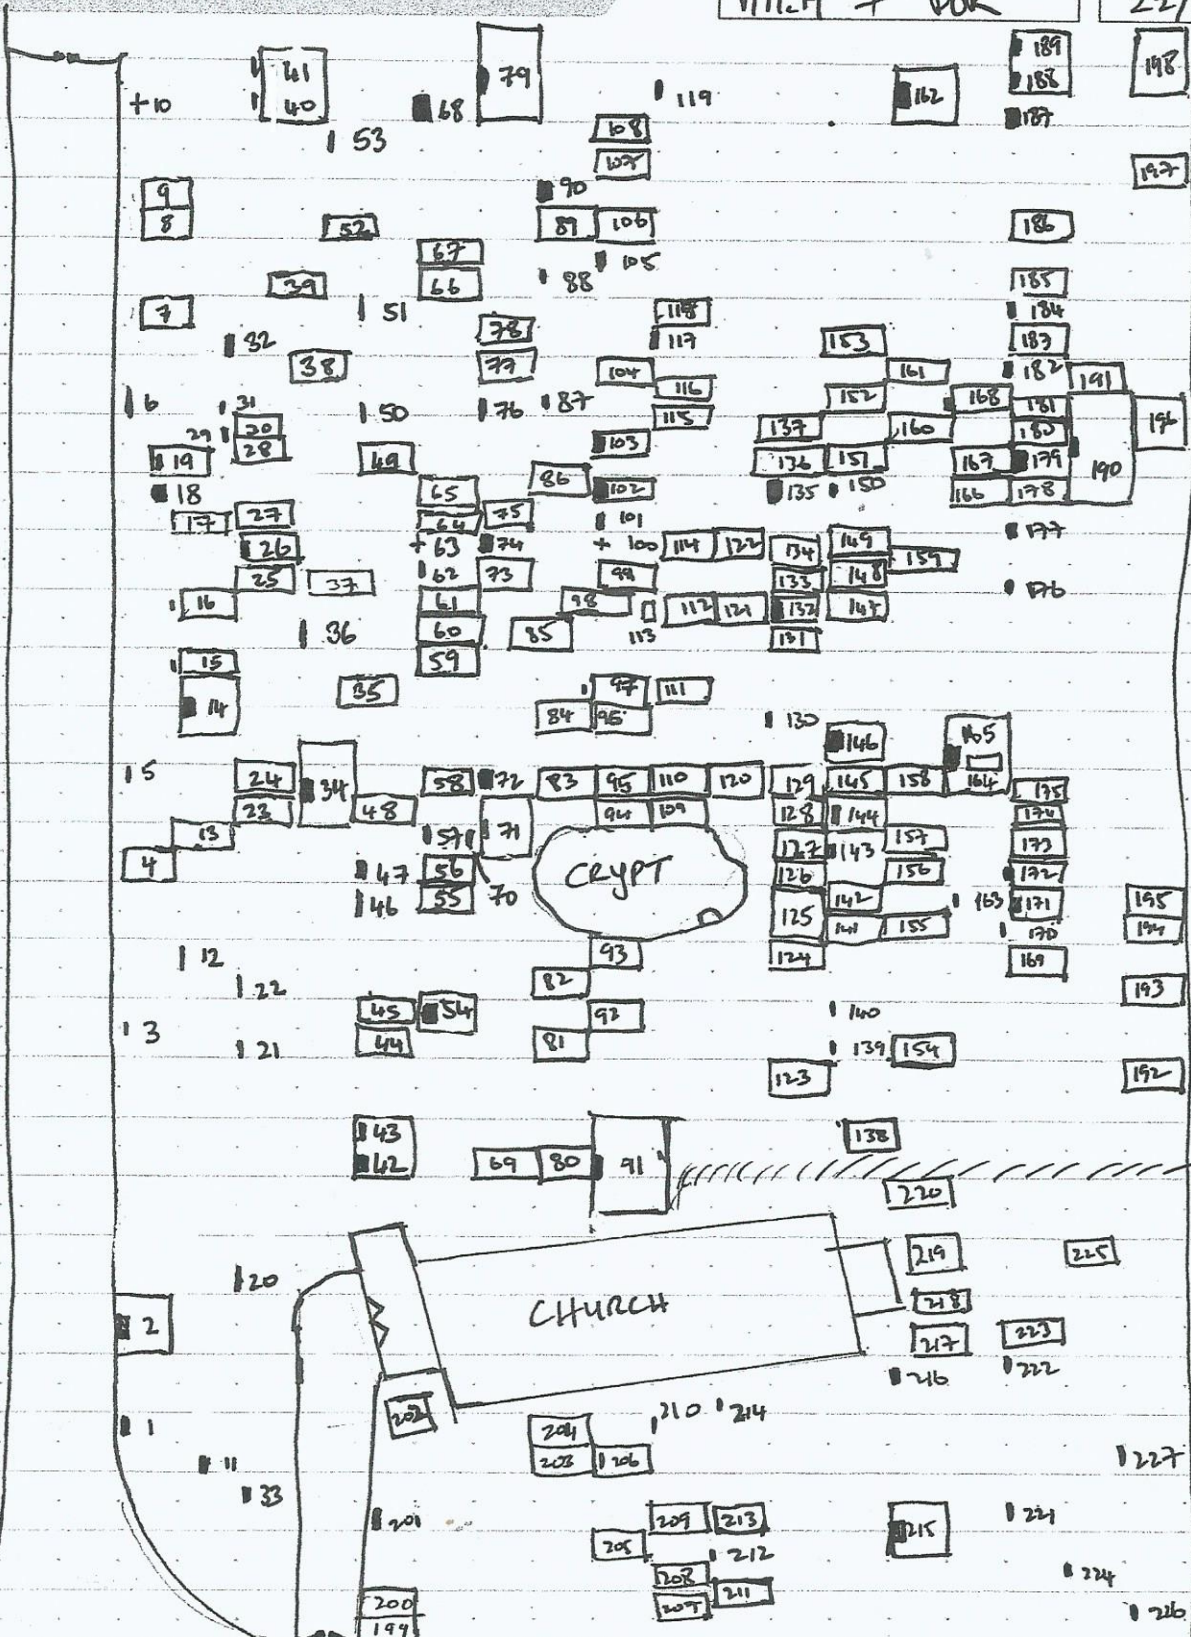

# Sketch Plan

Graveyard Sketch Plan  
Drawing Template

Graveyard Name

Kilmacranney Old

Townland

Carriekard

County

SLIGO

Drawn By

M.M. + DOR

Date of Drawing

22/04/2017

Drawing Conventions

Headstone: 29

Kerbed Grave: 34

Cross or Pedestal: 08

Ledger or Table: 56

Walls & Gates: 09