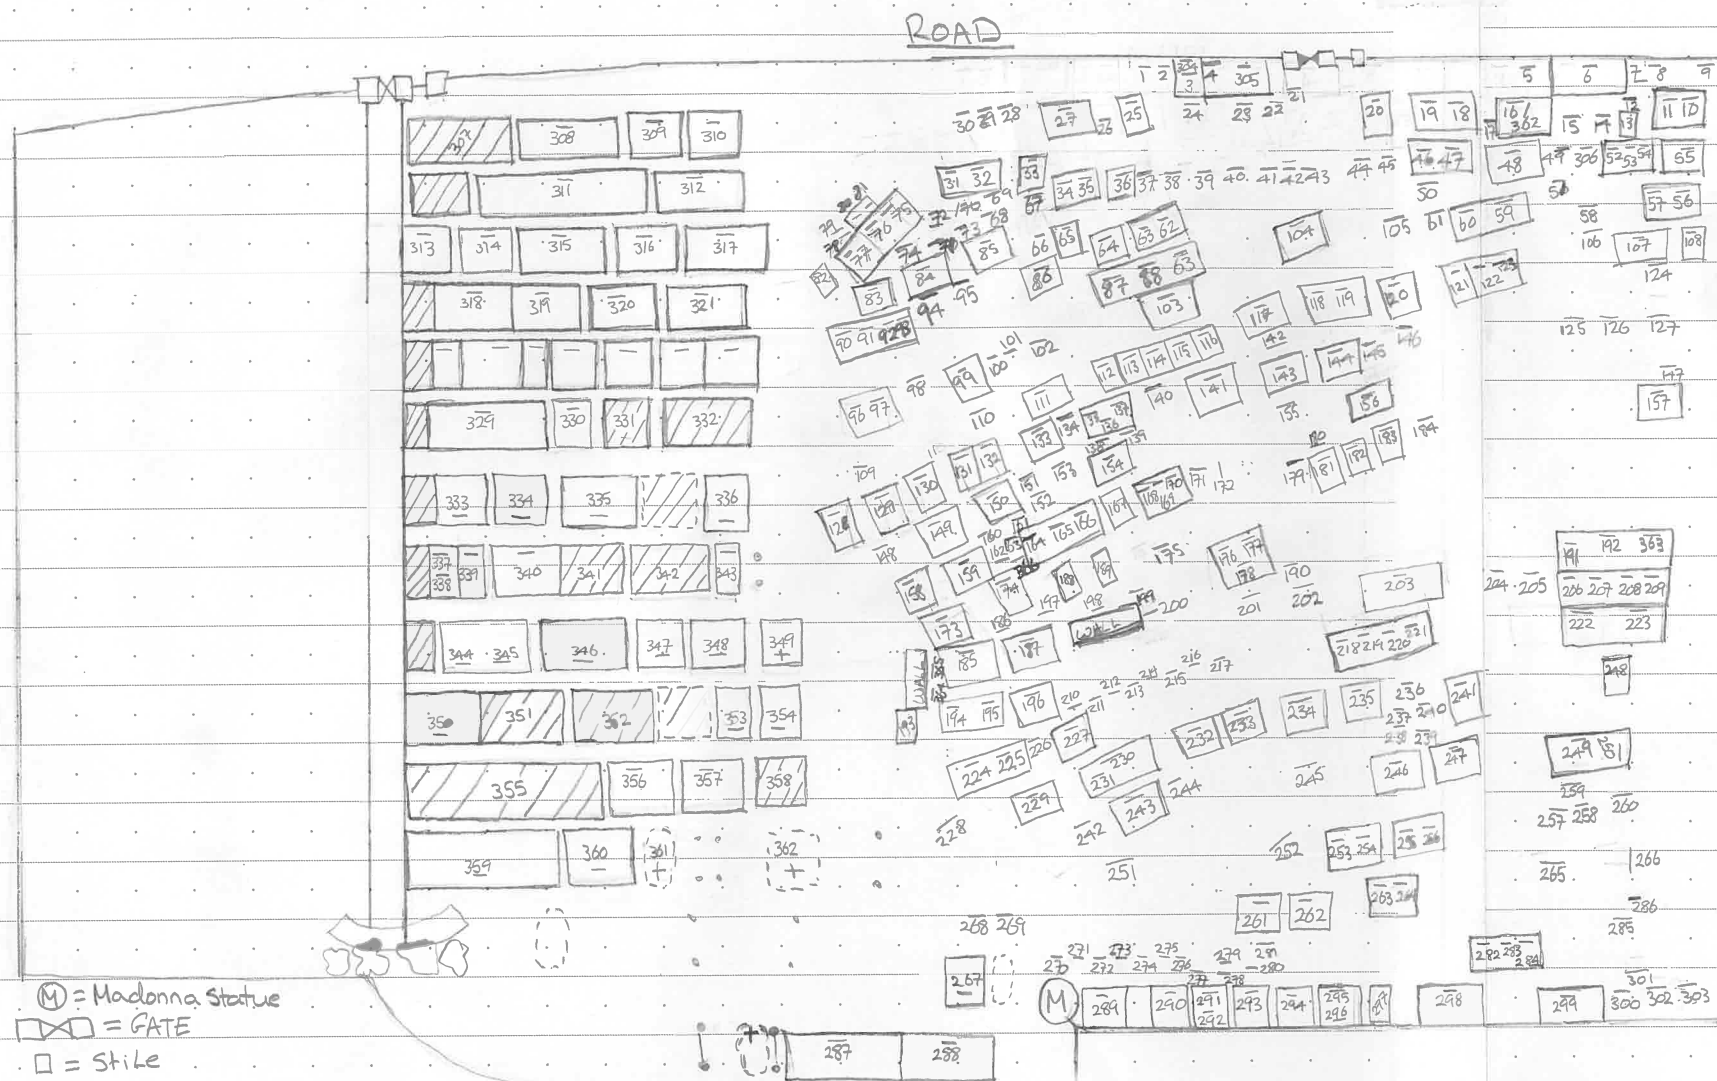

Sketch Plan

Graveyard Sketch Plan
Drawing Template

Graveyard Name

Kilglass Code: RO-KGSS

Townland

Glebe

County

Roscommon

Drawn By

Niamh Harden

Date of Drawing

20/7/2016

Sketch

Graveyard Sketch
Drawing Template

Drawing Conventions

Headstone: 29

Kerbed Grave: 34

Cross or Pedestal: 08

Ledger or Table: 56

Walls & Gates:

Drawing Conventions

He