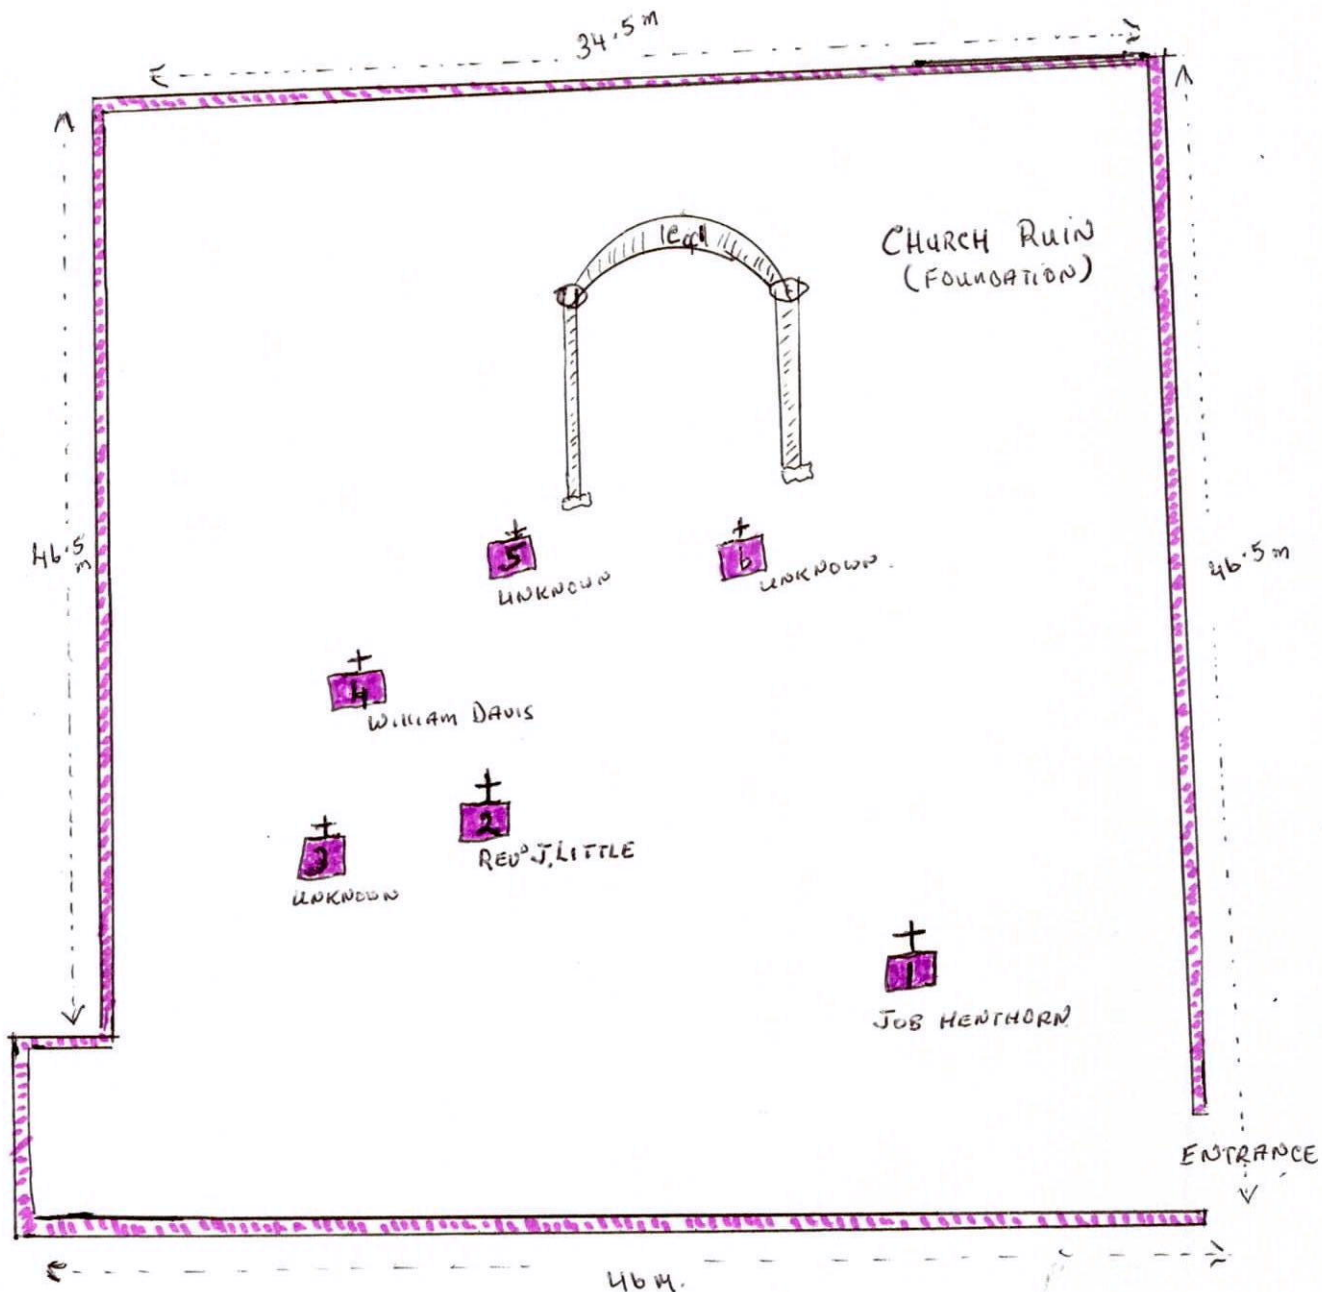

# BALLAGHADERREEN CHURCH of IRELAND GRAVEYARD

NO 262

CODE BAC

AREA  $\approx$  1800 SQ m