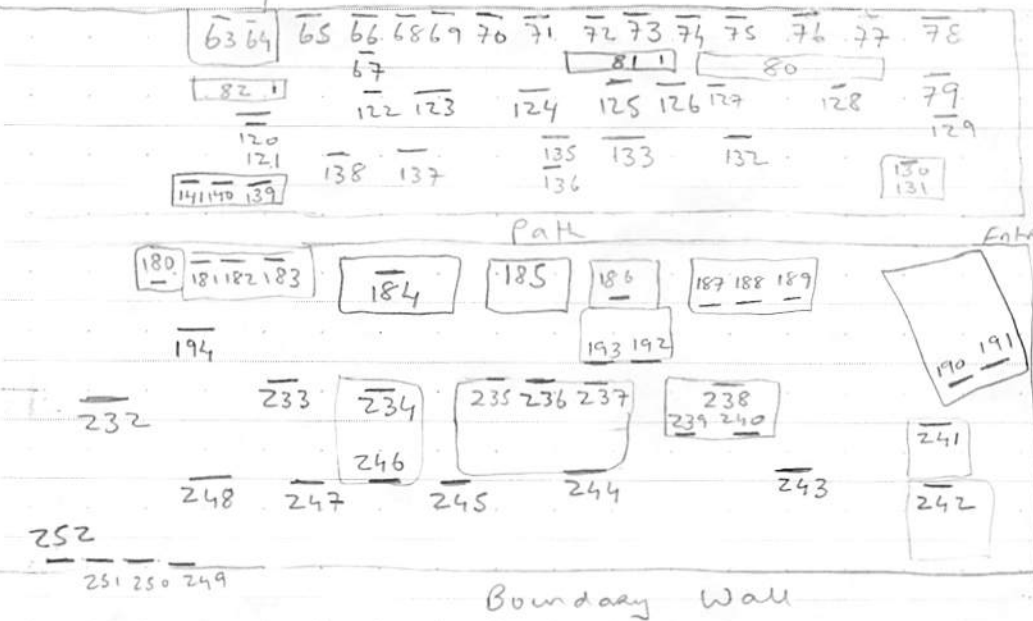

Sketch Plan

Graveyard Sketch Plan
Drawing Template

Graveyard Name

Millstreet ~~by~~

Townland

Coomlogane

County

CORK

Drawn By

JK 2:3

Date of Drawing

7.5.2015

St Patrick's
Church Ent

Coomlogane
Street

Drawing Conventions Headstone: 29 Kerbed Grave: 34 Cross or Pedestal: 08 Ledger or Table: 56 Walls & Gates: 10