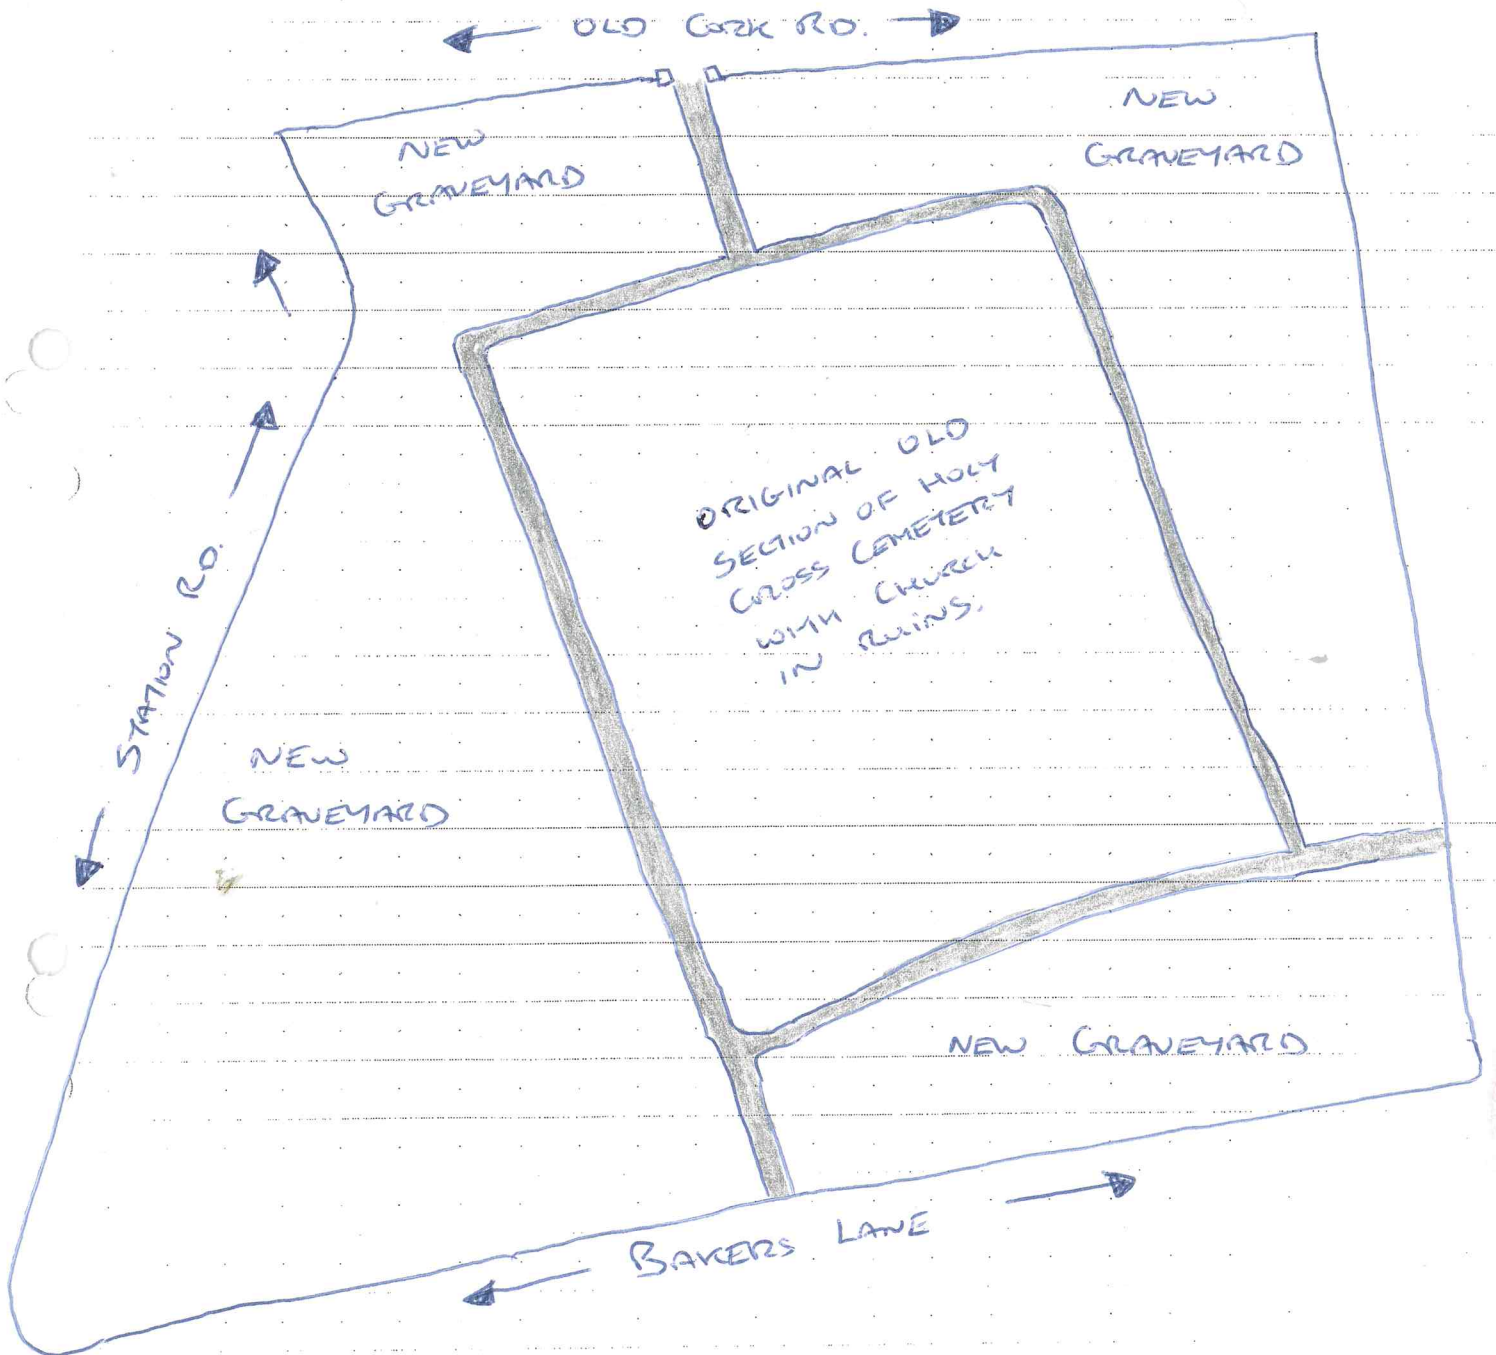

Sketch Plan

Graveyard Sketch Plan
Drawing Template

Graveyard Name

HOLY CROSS, CHARLEVILLE

Townland

RATHGOGGAN
SOUTH

County

CORK

Drawn By

COLUM HARDY

Date of Drawing

18/9/13

Drawing Conventions

Headstone: 29

Kerbed Grave: 34

Cross or Pedestal: 08

Ledger or Table: 56

Walls & Gates: 10

Historic graves