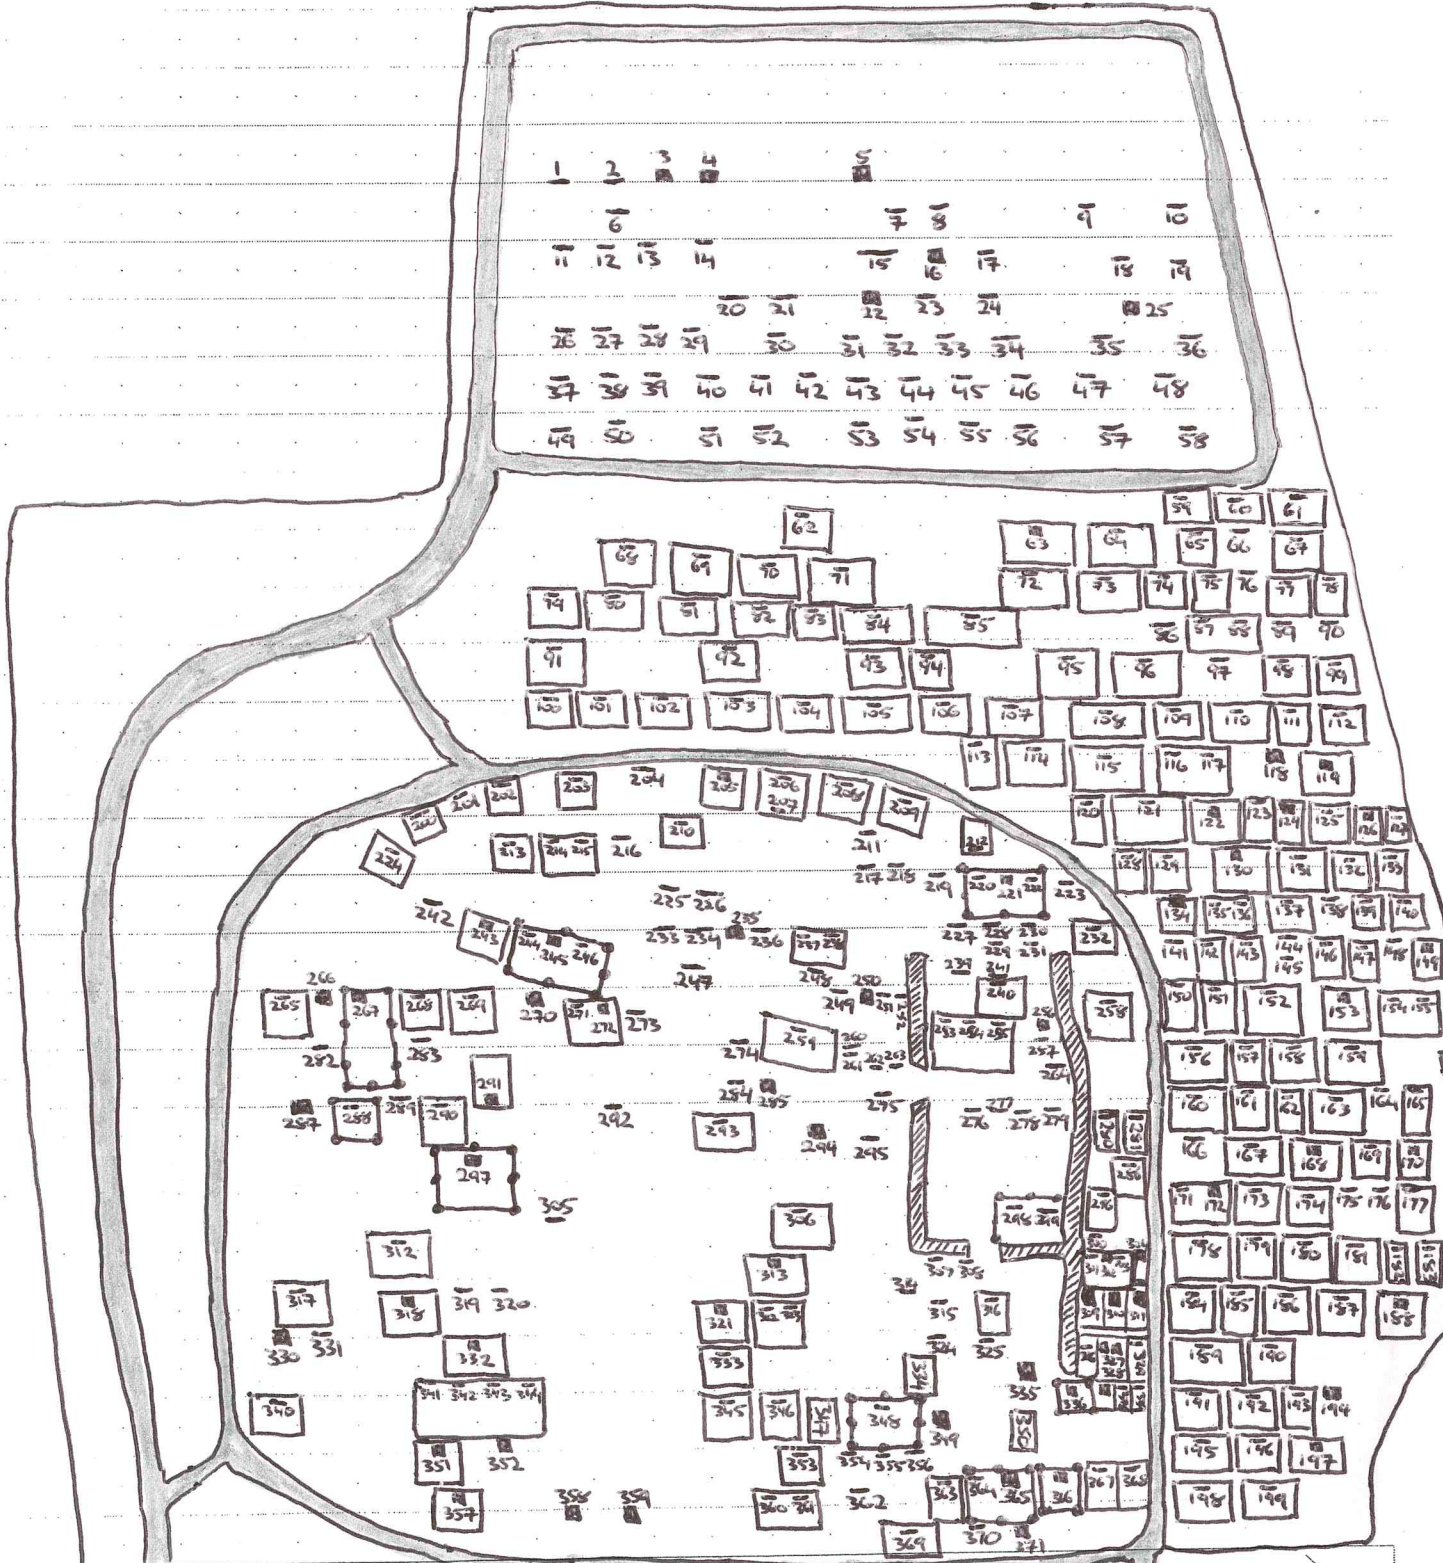

# Sketch Plan

Graveyard Sketch Plan  
Drawing Template

Graveyard Name

KILDORRERY

Townland

~~BROOKLYN~~ KILDORRERY

County

CORK.

Drawn By

COLUM MARY

Date of Drawing

25/9/13

Drawing Conventions

Headstone: 29

Kerbed Grave: 34

Cross or Pedestal: 08

Ledger or Table: 56

Walls & Gates: