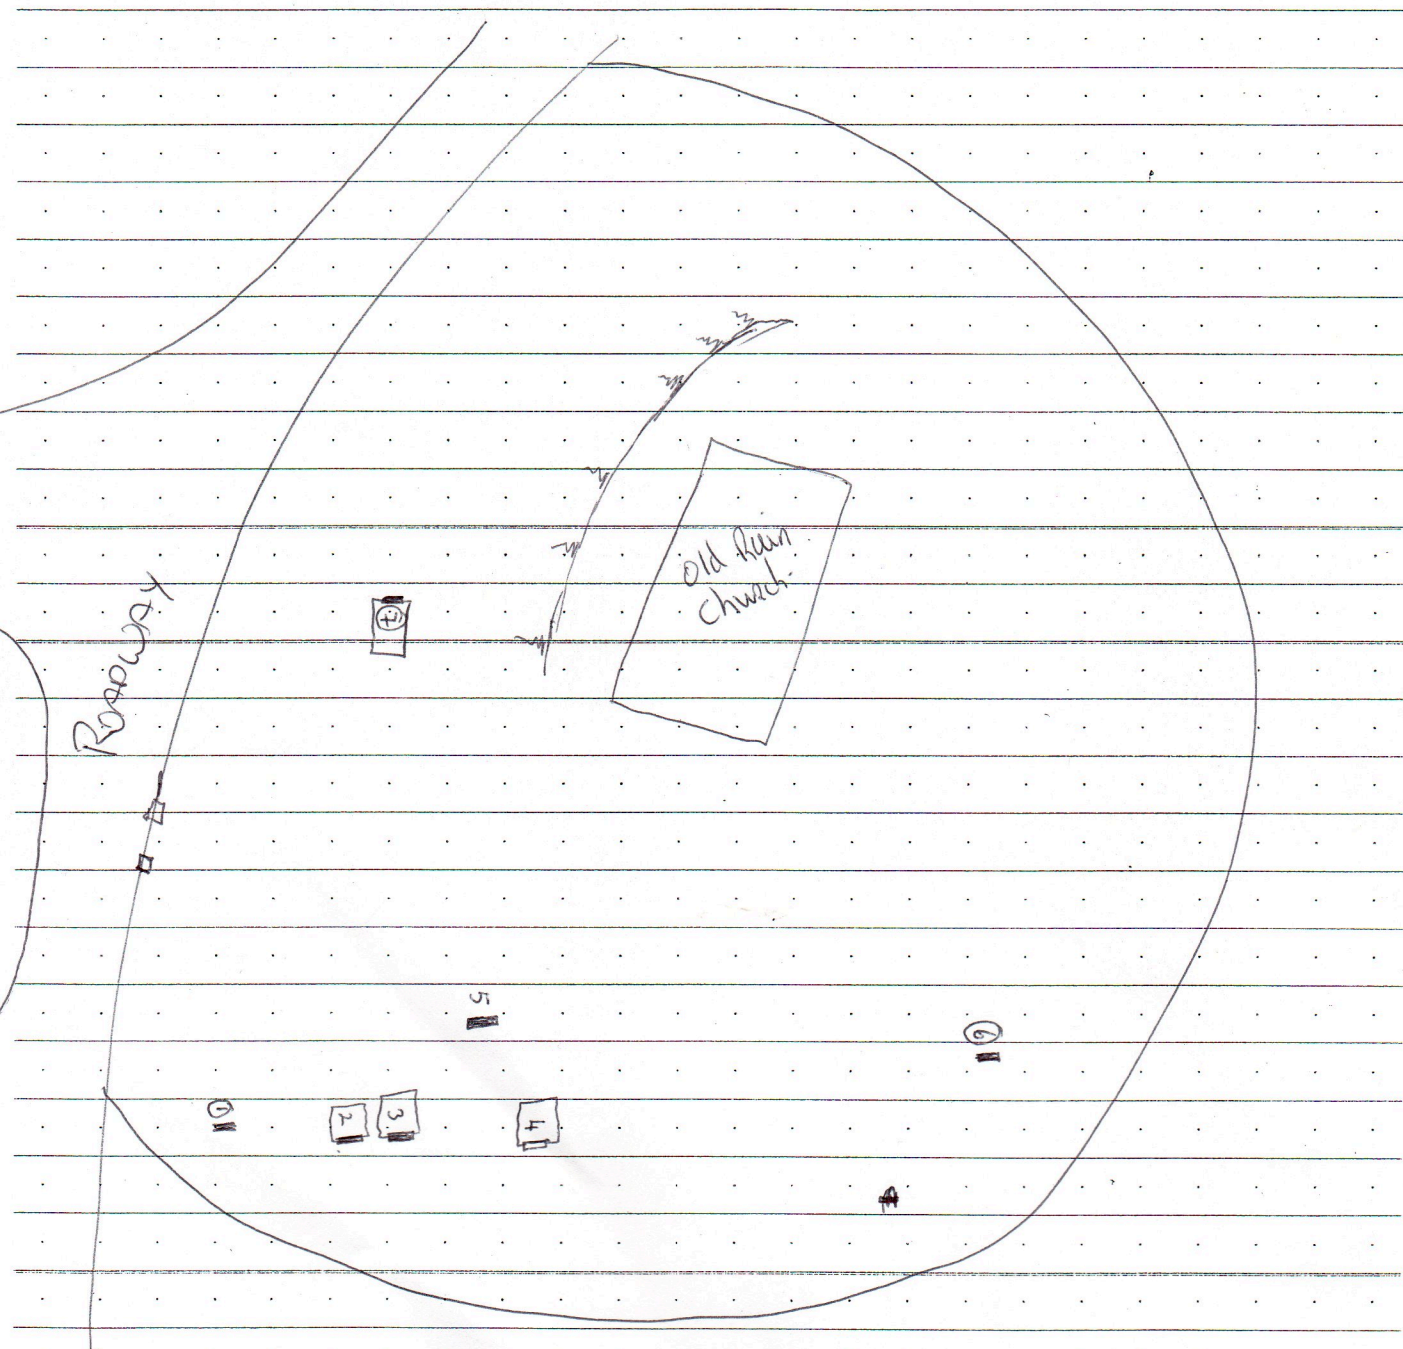

# Sketch Plan

Graveyard Sketch Plan  
Drawing Template

Graveyard Name

Church of Ireland, Kilmaniheen

Townland

Kilmaniheen West

County

KERRY

Drawn By

MR

Date of Drawing

17-MAY-2013

Drawing Conventions

Headstone:  29

Kerbed Grave:  34

Cross or Pedestal:  08

Ledger or Table:  56

Walls & Gates: 