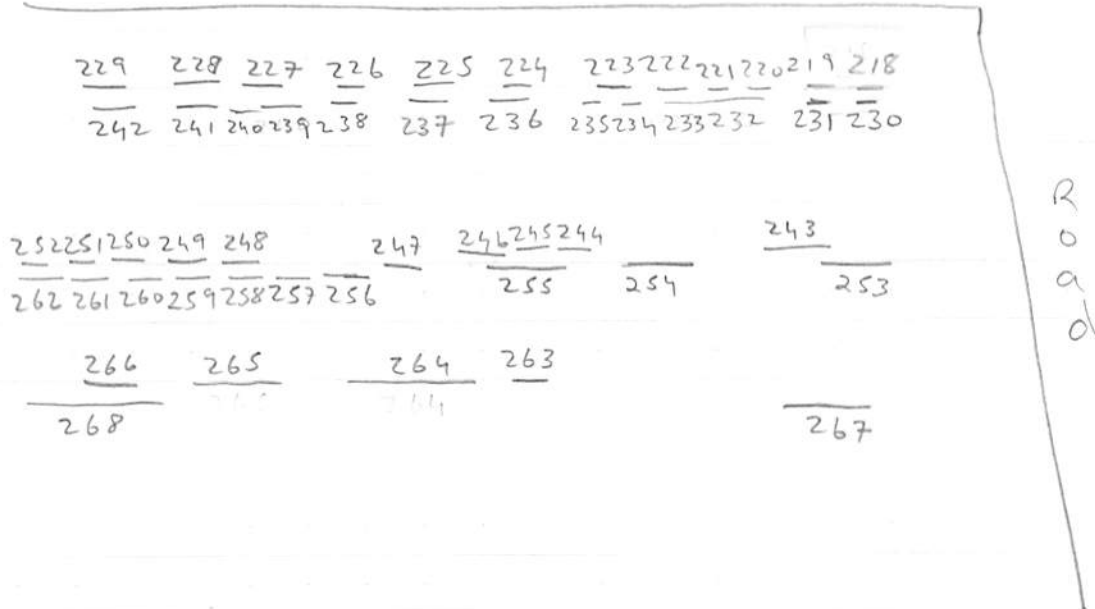

Sketch Plan

Graveyard Sketch Plan
Drawing Template

Graveyard Name

St Lachtain new graveyard

Townland

Kilnamathya

County

CORK

Drawn By

JK 2:2

Date of Drawing

16.7.13

E

Drawing Conventions

Headstone:  29

Kerbed Grave:  34