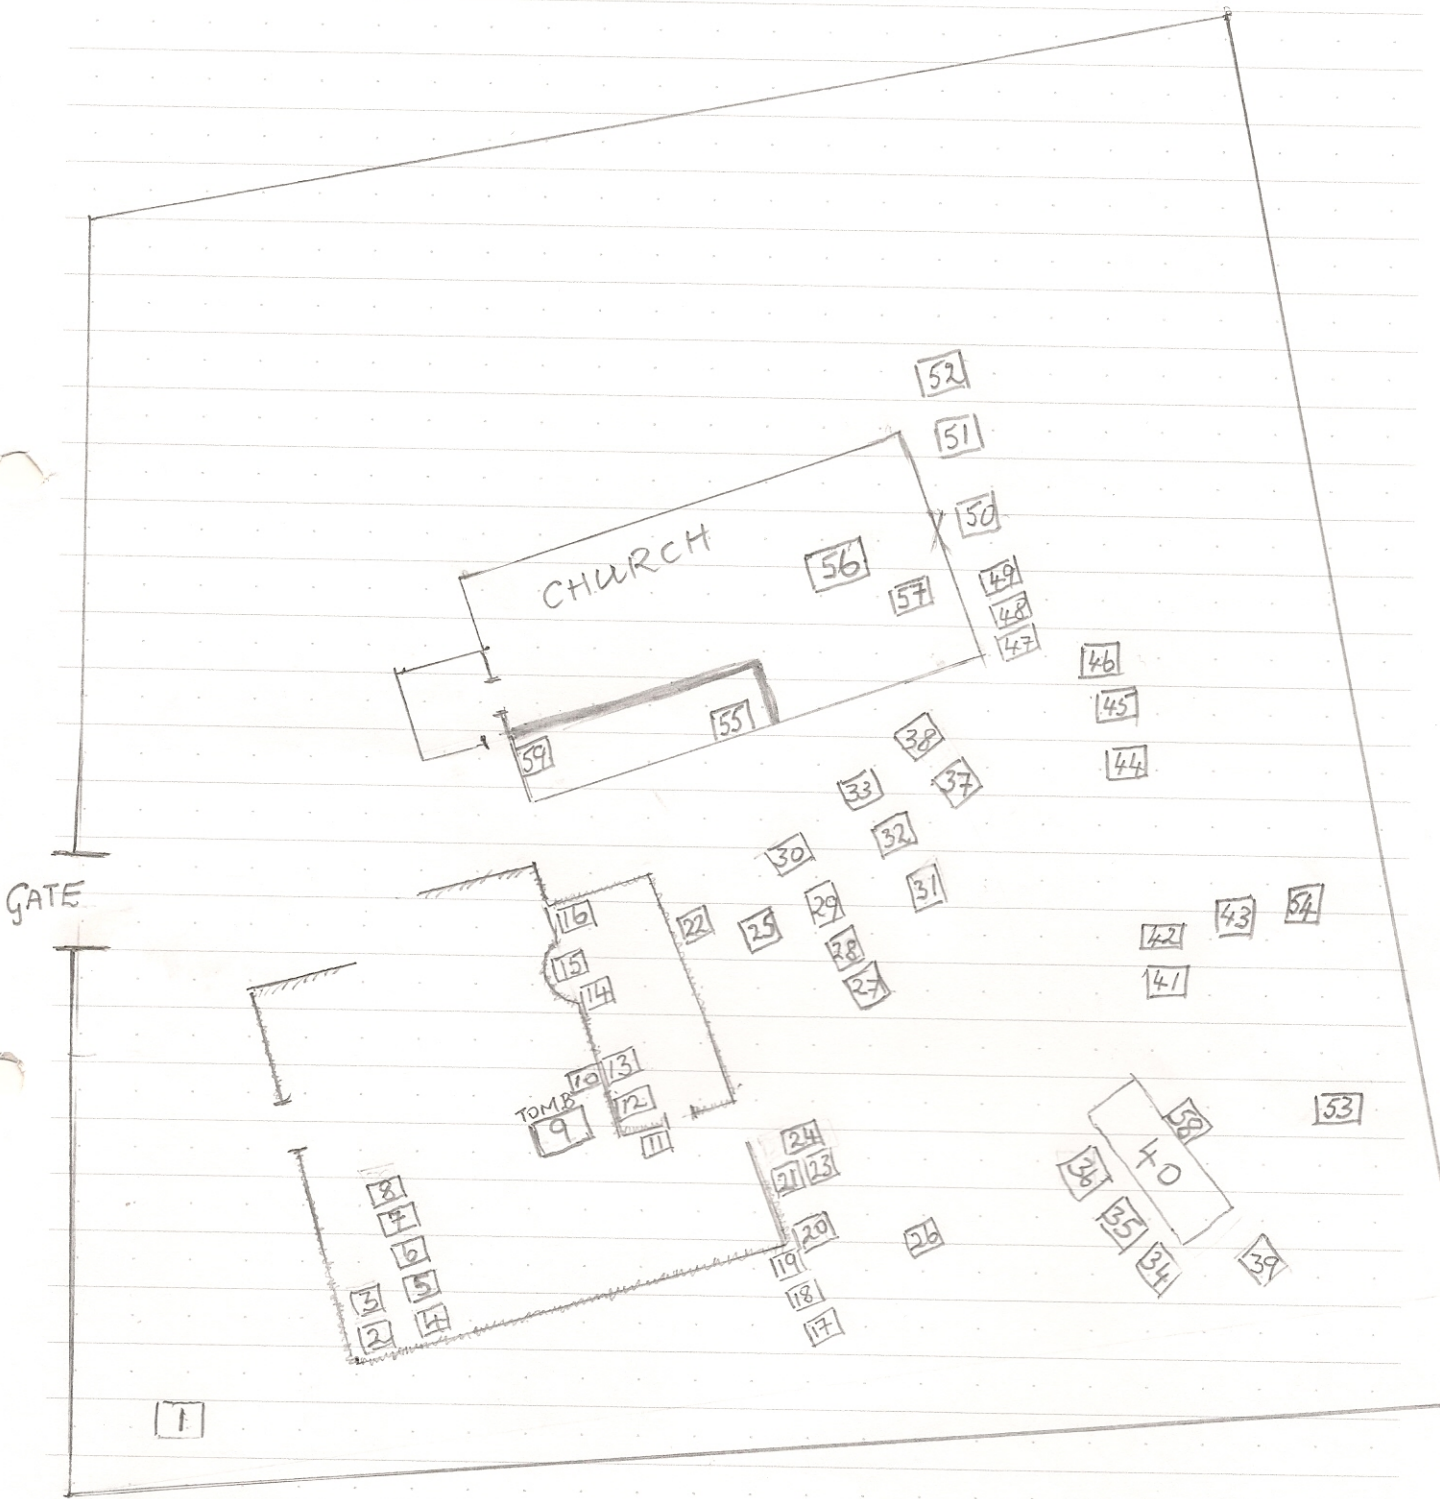

Sketch Plan

Graveyard Sketch Plan
Drawing Template

Graveyard Name

AN TEAMPALL BĀN

Townland

BRADÉ

County

CO. CORK

Drawn By

TERESA SHANAHAN

Date of Drawing

30-07-13

Drawing Conventions

Headstone: 29

Kerbed Grave: 34

Cross or Pedestal: 08

Ledger or Table: 56

Walls & Gates:

Historicgraves

www.historicgraves.ie

15 cross