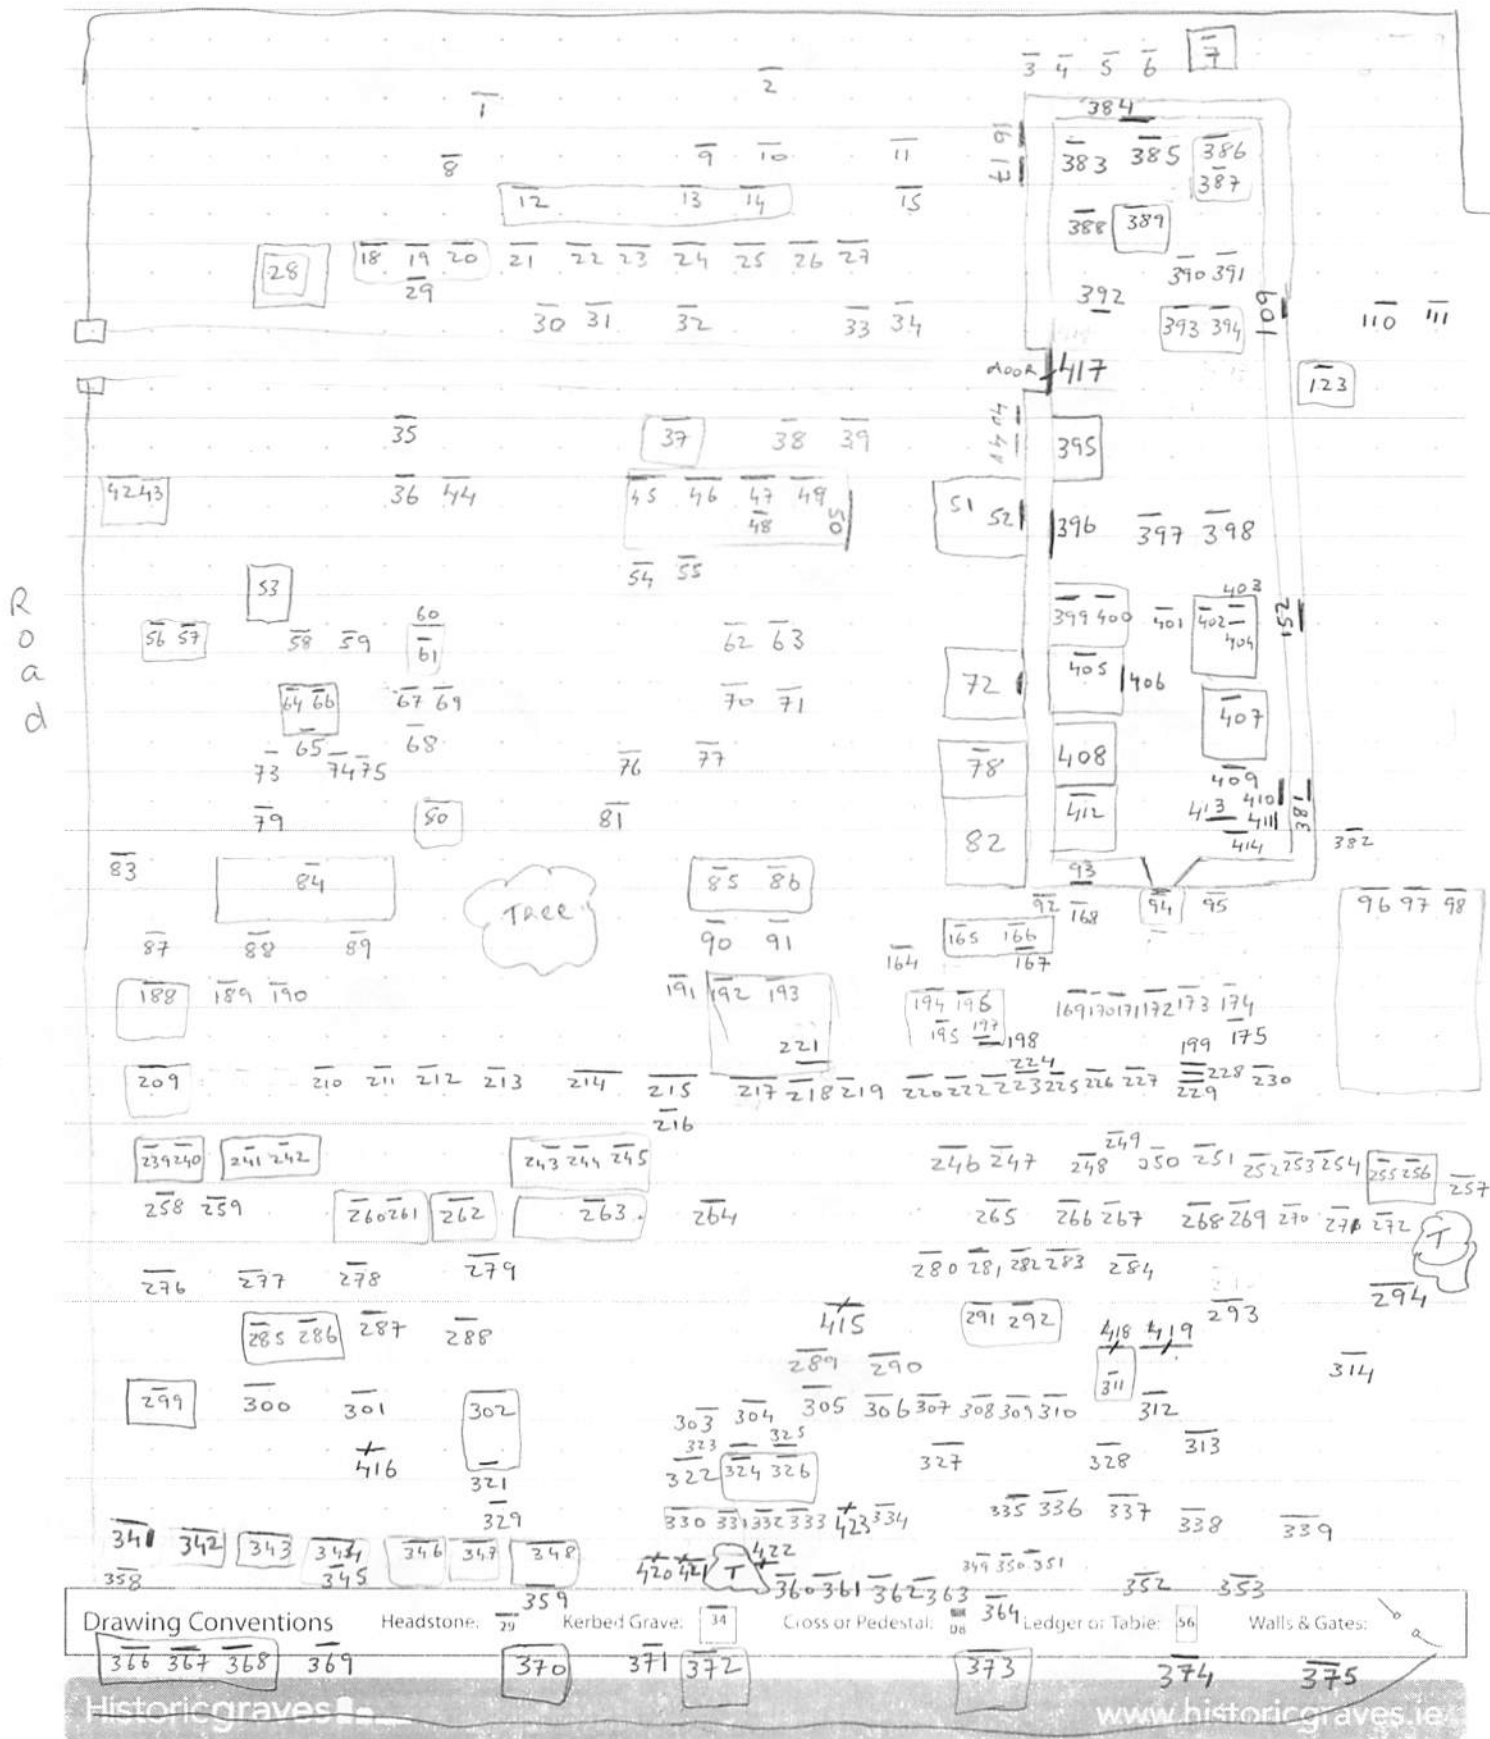

Sketch Plan

Graveyard Sketch Plan
Drawing Template

Graveyard Name

St Mary's Graveyard

Townland Kilmurry

County

Coolduff

Cork

Drawn By

JK 1:2

Date of Drawing

30.7.2013

nos 415, 416, 417, 418, 419, 420, 421 are out of sequence
+422 +423