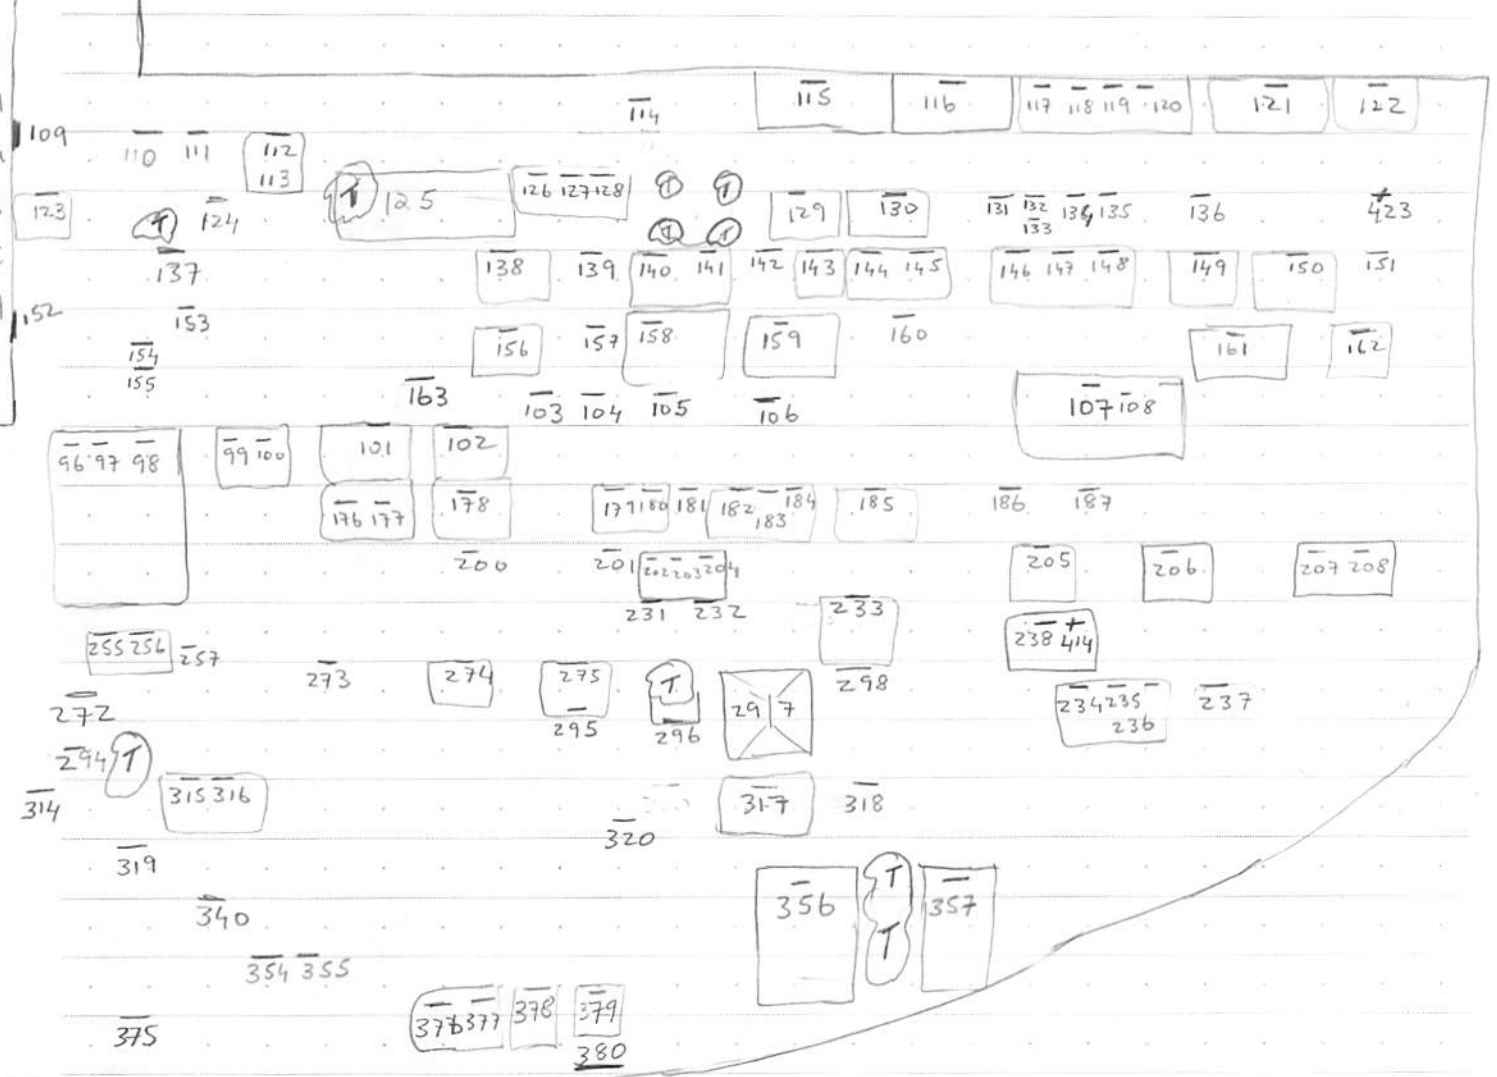

Sketch Plan

Graveyard Sketch Plan
Drawing Template

Graveyard Name

St Mary's Graveyard

Townland Kilmurry

County

Coolduff

CORK

Drawn By

JK part 2: 2

Date of Drawing

30.7.13

Notes re: 365 + 221
No. 365 may be N of 364
no. 221 was not given to any stone

Nos 414 + 423 are out of sequence

Drawing Conventions Headstone: 29 Kerbed Grave: 34 Cross or Pedestal: 08 Ledger or Table: 56 Walls & Gates: 01