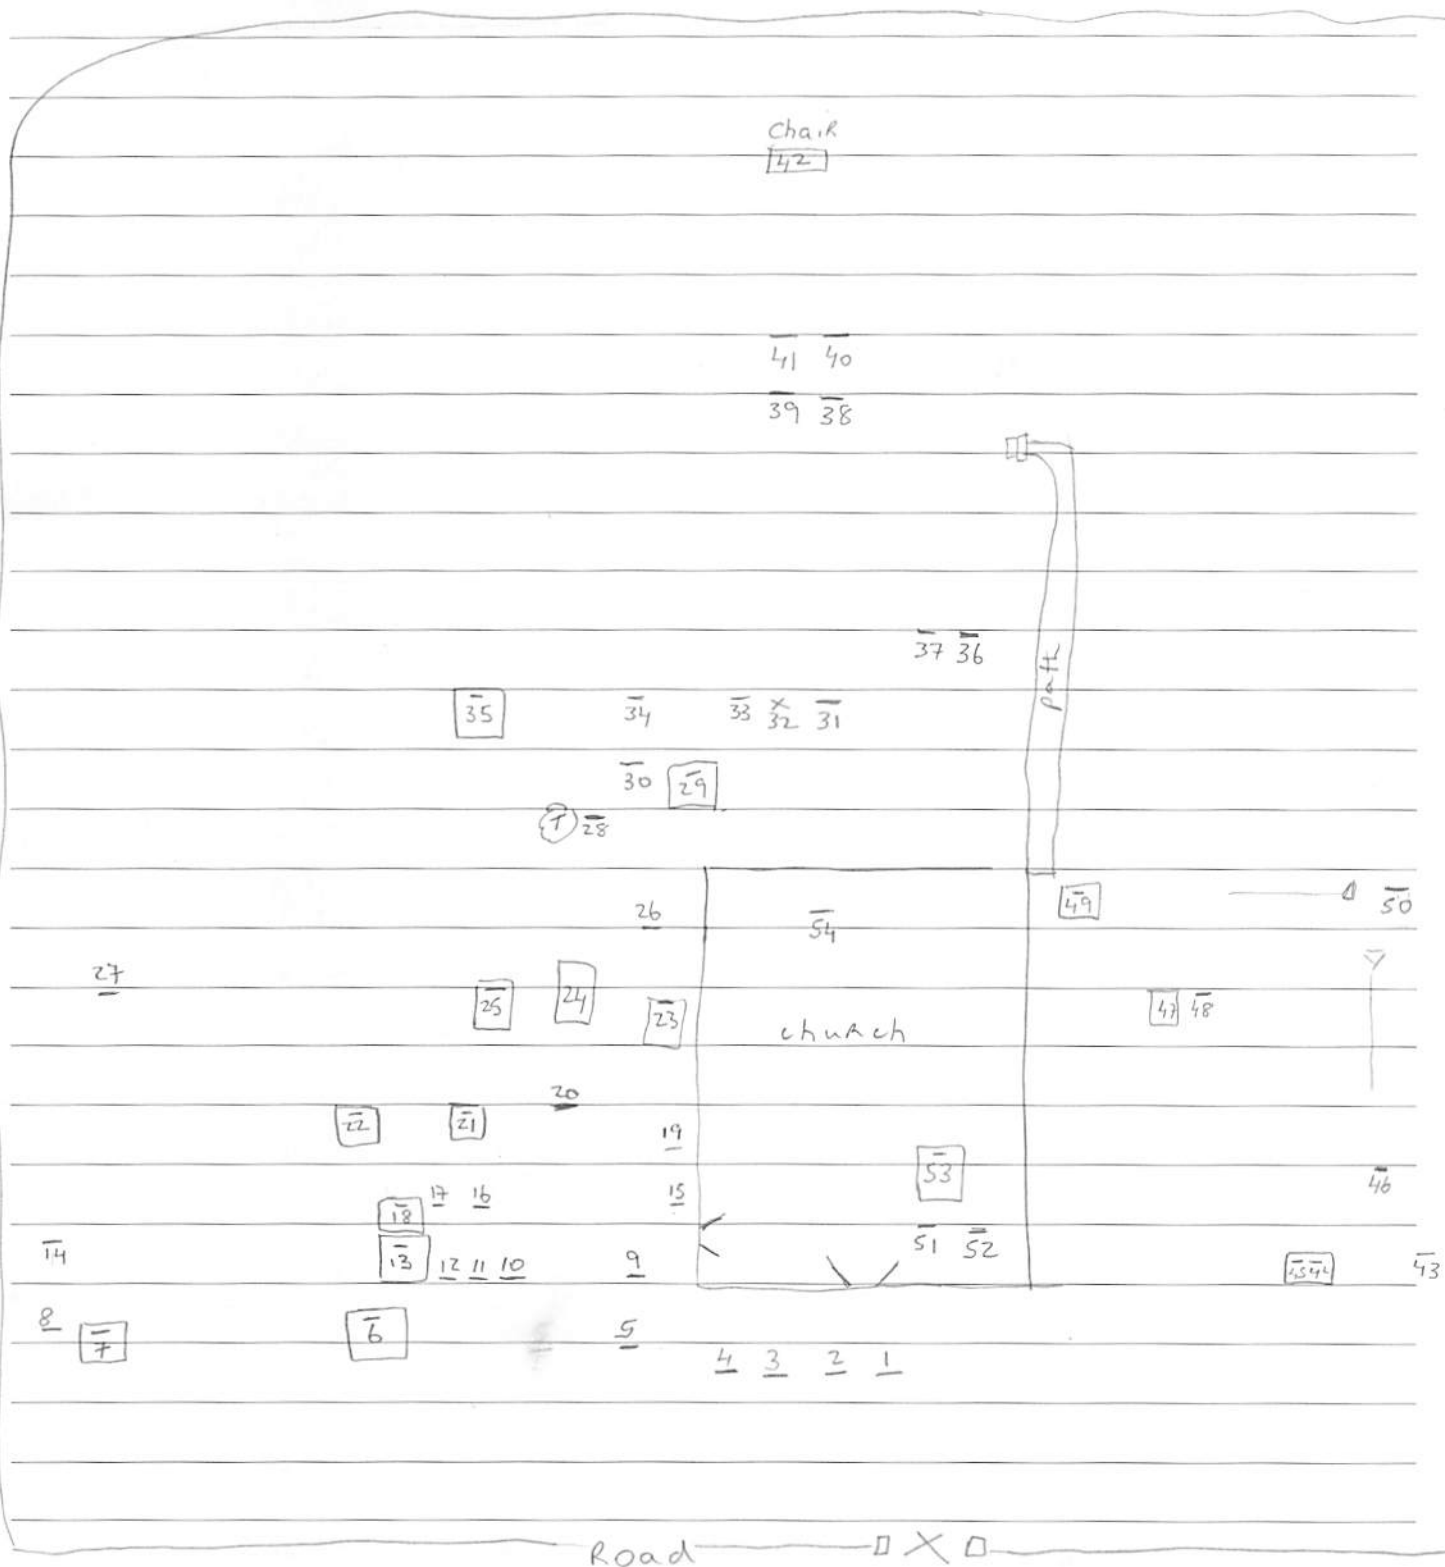

Sketch Plan

Graveyard Sketch Plan
Drawing Template

Project Name

Kilheangul (Rilig Chill Aingeal)

County/Area

Barnatoricane, Goleen

Day of Workshop

JK

Date

11.7.13

Total Attendees Total Photos Total Record Sheets

Group Photo Health & Safety Assesment

Signature Photo Permission Sheet Rubbings