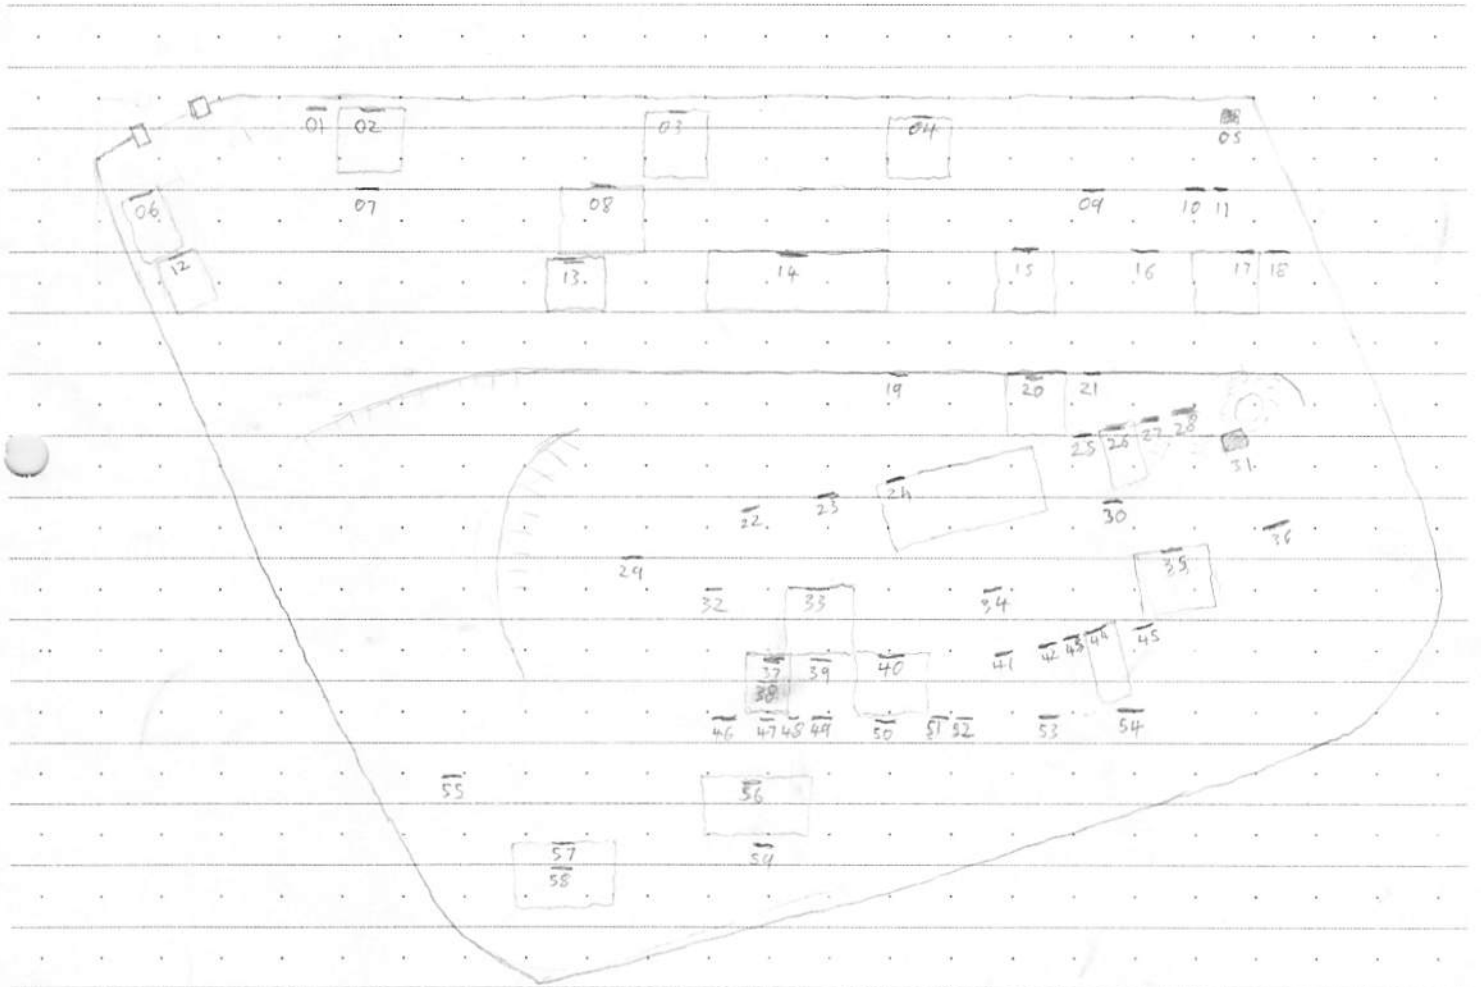

Sketch Plan

Graveyard Sketch Plan
Drawing Template

Graveyard Name

Bawnaknockane Ballydelob

Townland

Bawnaknockane

County

CORK

Drawn By

RT

Date of Drawing

8/07/2013

Drawing Conventions

Headstone:  29

Kerbed Grave:  34

Cross or Pedestal:  08

Ledger or Table:  56

Walls & Gates: 