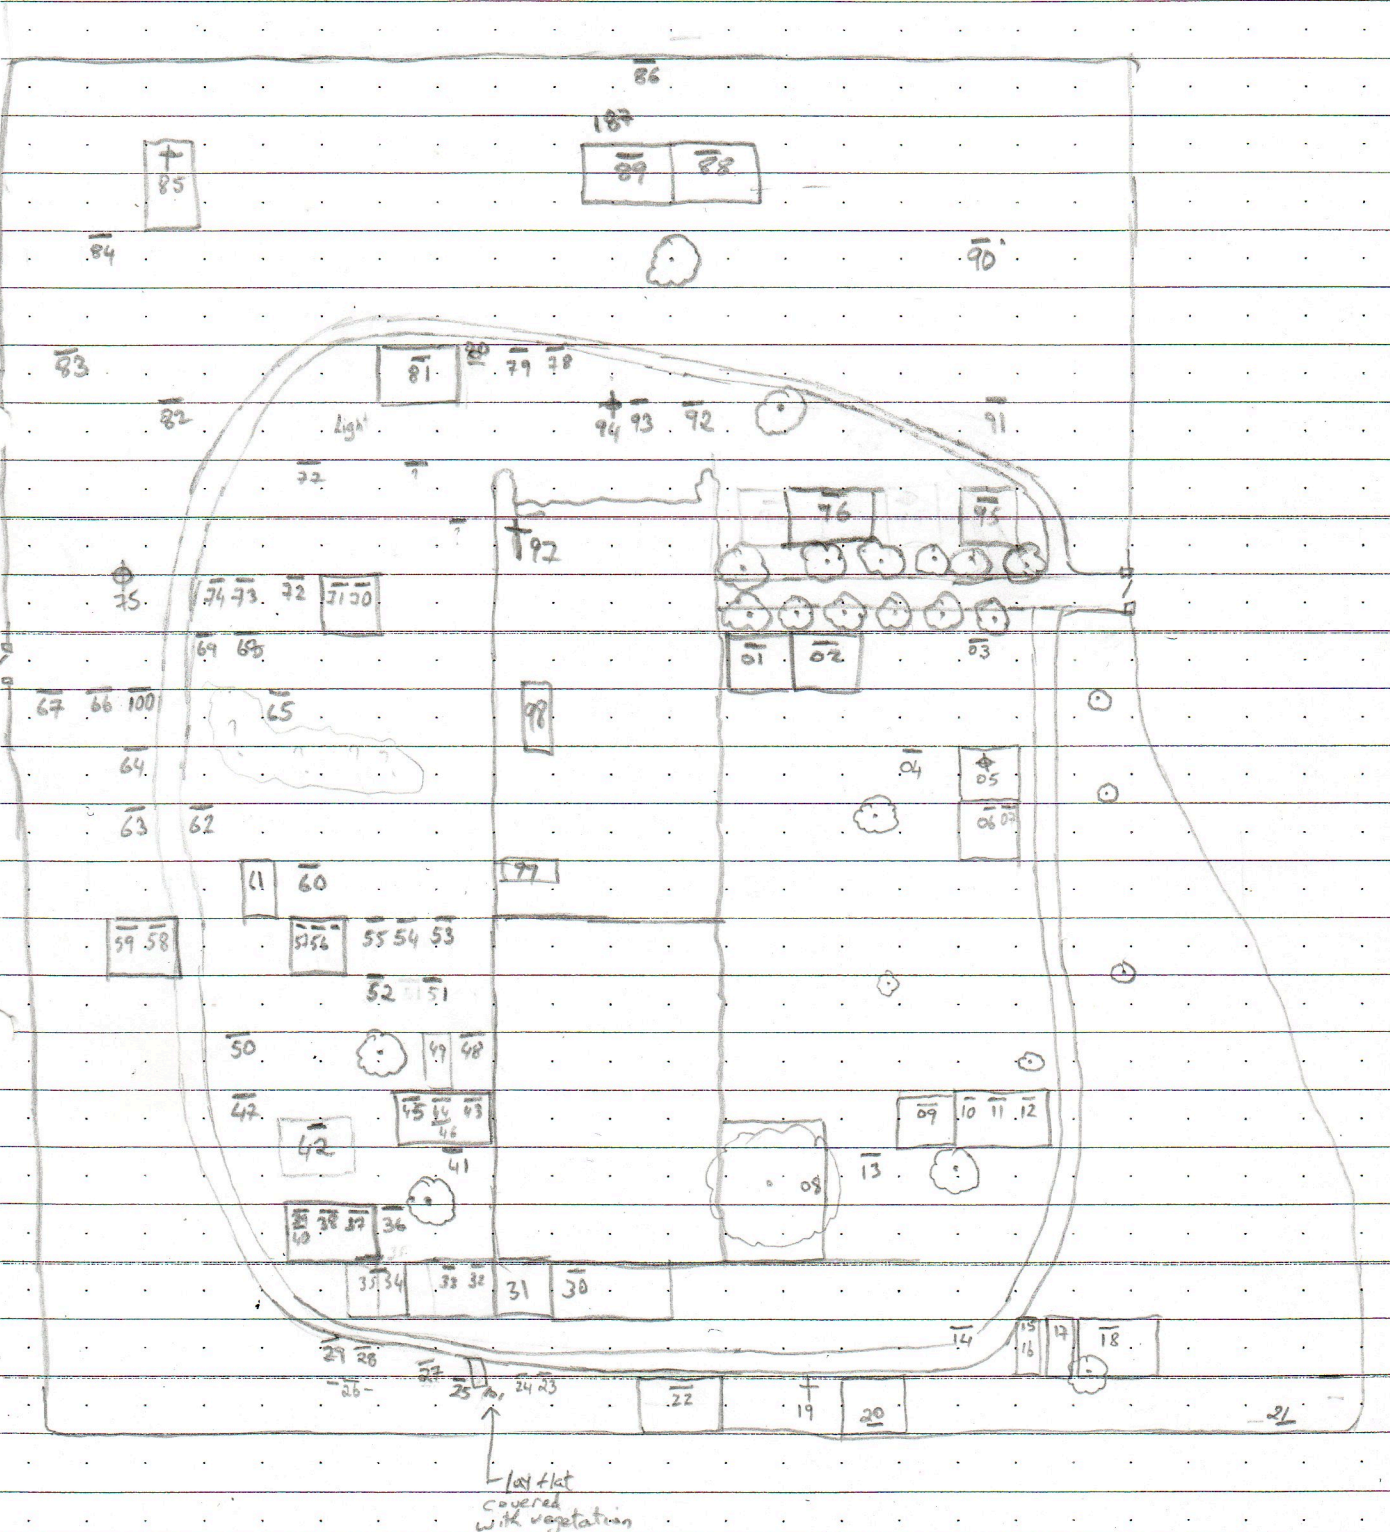

Sketch Plan

Graveyard Sketch Plan
Drawing Template

Graveyard Name

CROAGH - Adamswood

Townland

ADAMSWOOD

County

Limerick

Drawn By MEMORIALS

101 (maybe more)

Date of Drawing

06/July/93

Drawing Conventions

Headstone: 29

Kerbed Grave: 34

Cross or Pedestal: 08

Ledger or Table: 56

Walls & Gates: