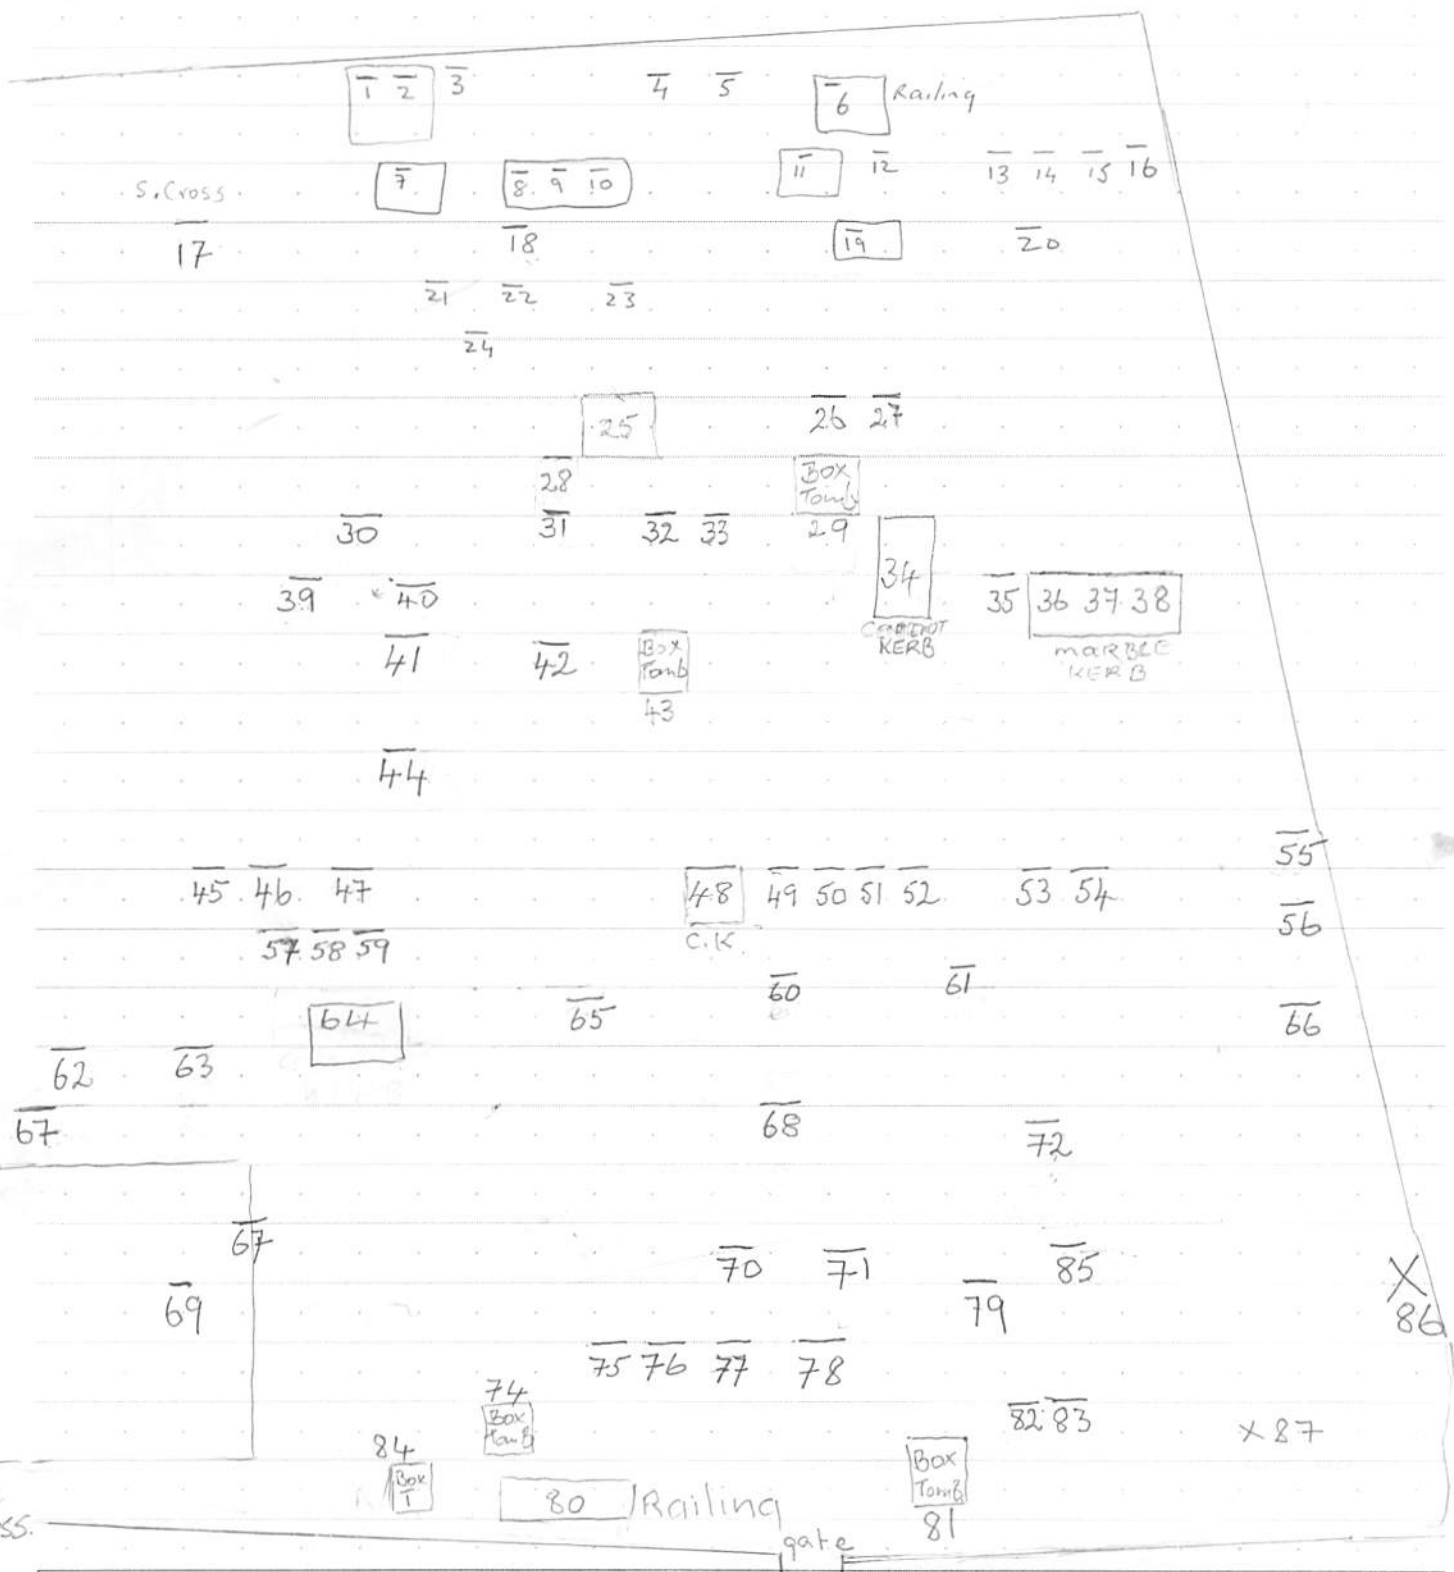

40 - Fine cross

Box + m's
Railings

Sketch Plan

Graveyard Sketch Plan
Drawing Template

Graveyard Name: Kilmacabea

Townland: Kilmacabea County: CORK

Drawn By: JK Date of Drawing: 18.6.13

Drawing Conventions	Headstone:	Kerbed Grave:	Cross or Pedestal:	Ledger or Table:	Walls & Gates:
	29	34	08	56	

no marker family
* grass patch