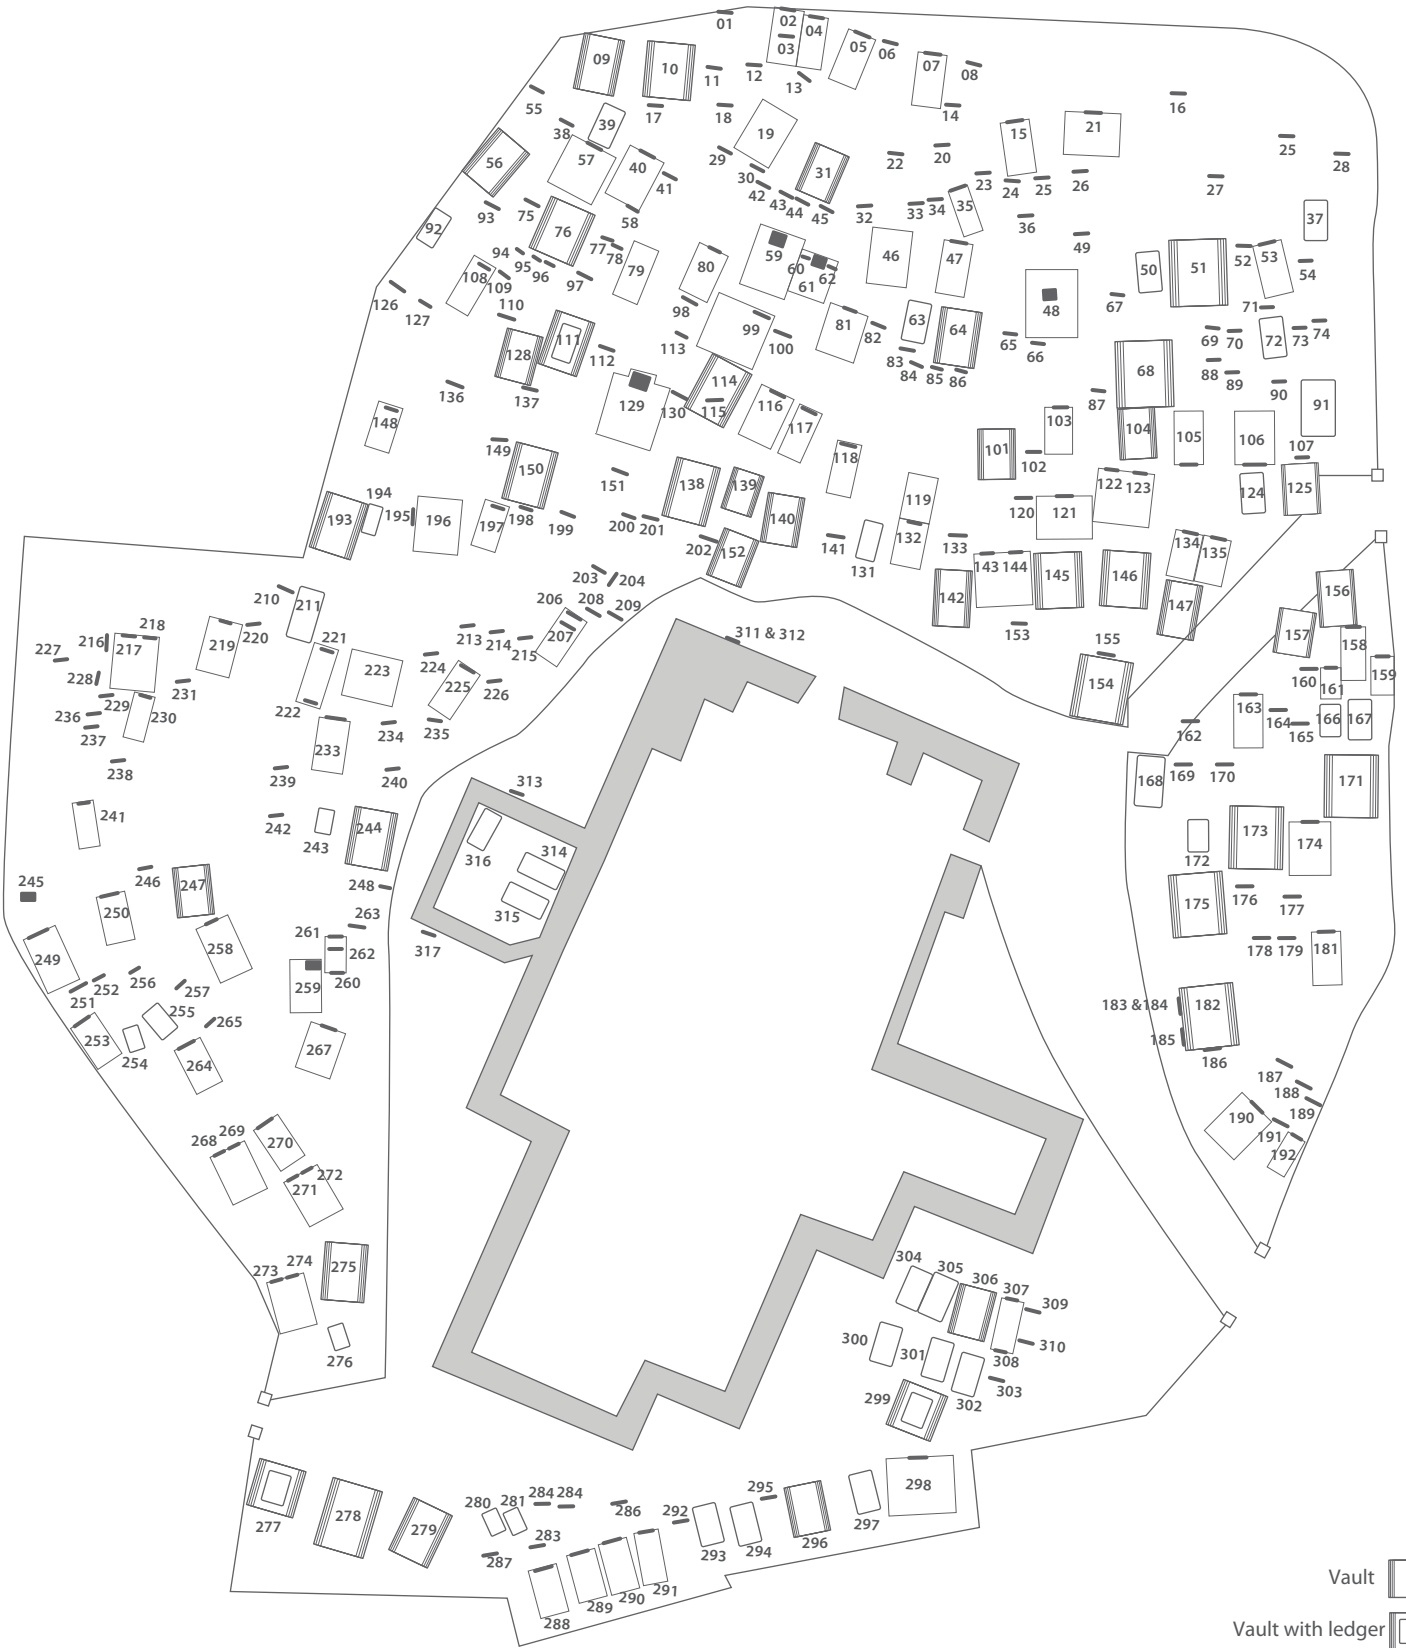

# ST MULTOSE'S Historic Graves Sketch Plan

Townland: Townplots

County: Cork

Graveyard Code: CO-MULT

Date of Drawing: 24-06-2013

## Drawing Key

Headstone: 

Kerbed Grave: 

Cross or Pedestal: 

Ledger, Chest or Table: 

Walls & Gates: 