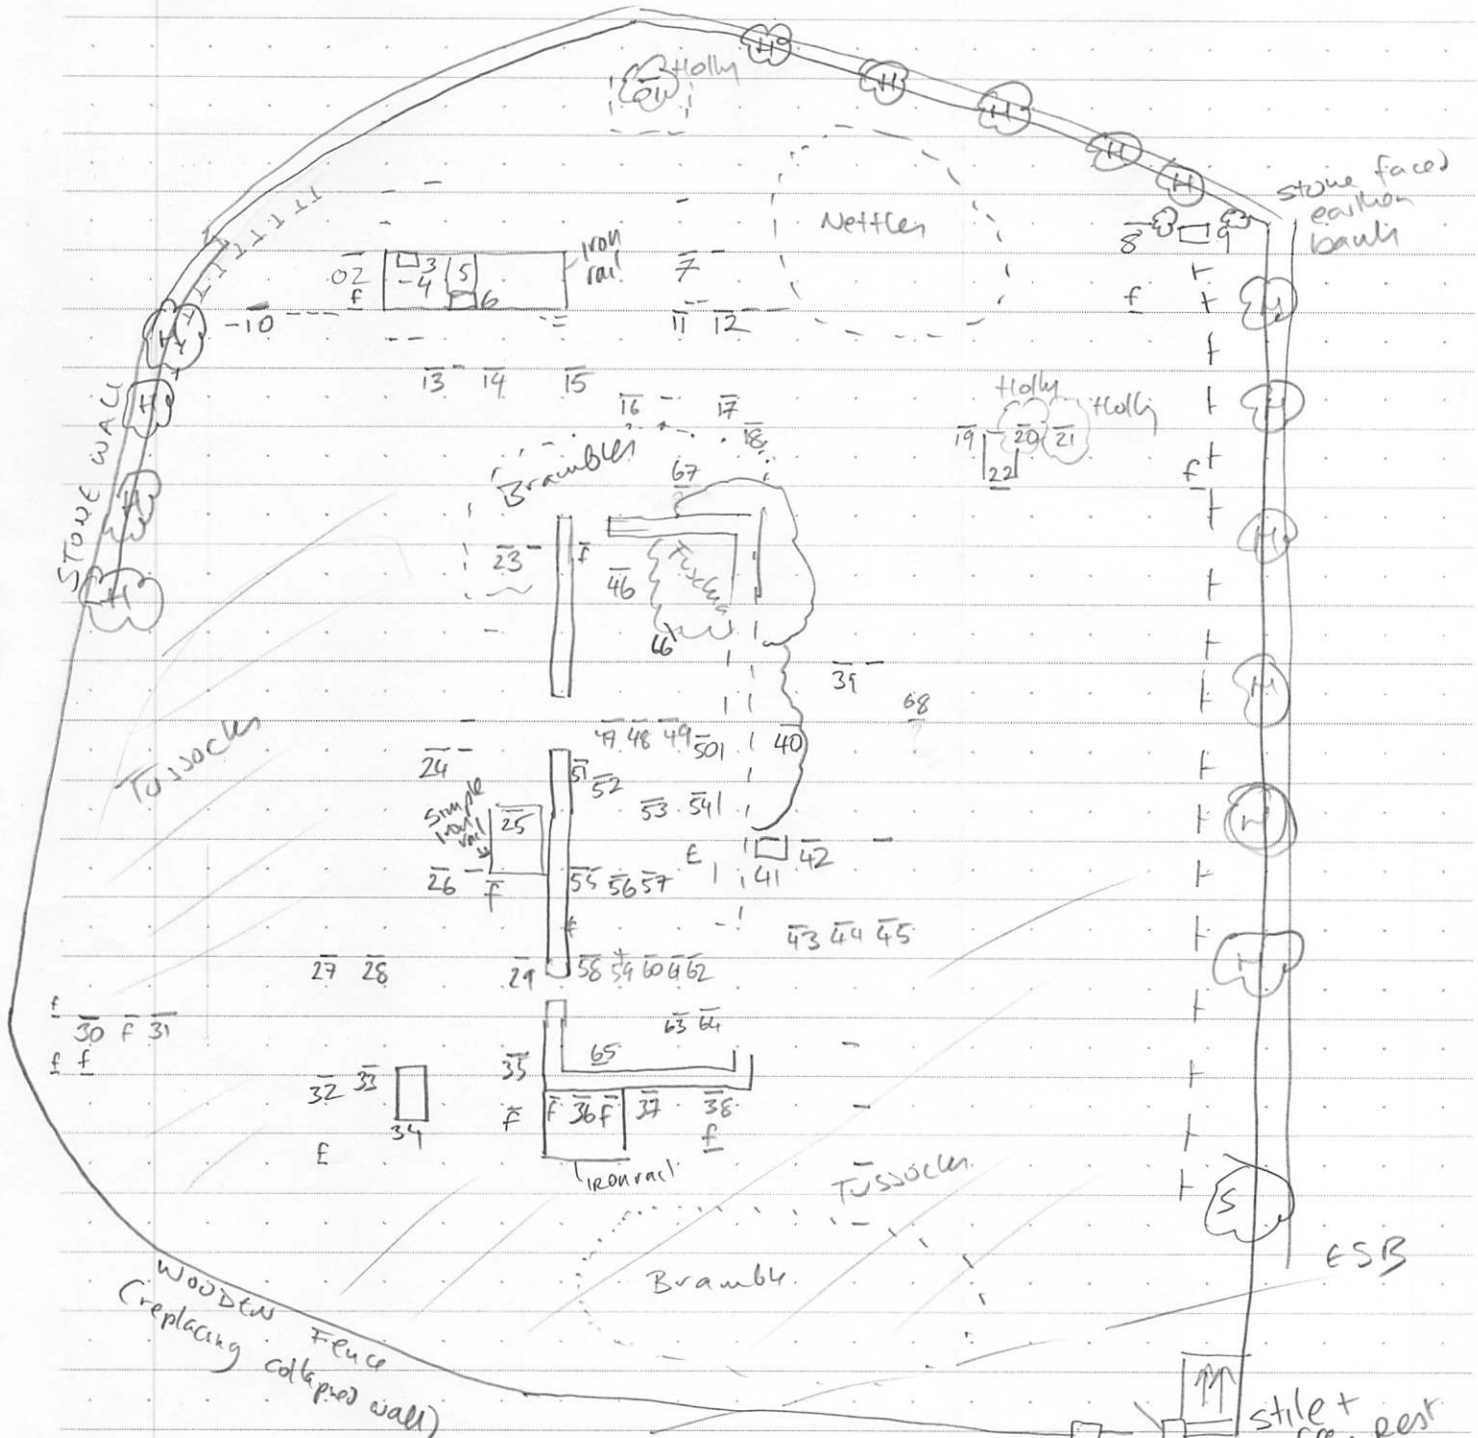

# Sketch Plan

Graveyard Sketch Plan  
Drawing Template

Graveyard Name

Hatchetstown

Townland

County

Waterford

Drawn By

JT

Date of Drawing

21/10/2016

Holly  
 Holly  
 Sycamore  
 f = footstone

Drawing Conventions    Headstone: 29    Kerbed Grave: 34    Cross or Pedestal: 08    Ledger or Table: 56    Walls & Gates: