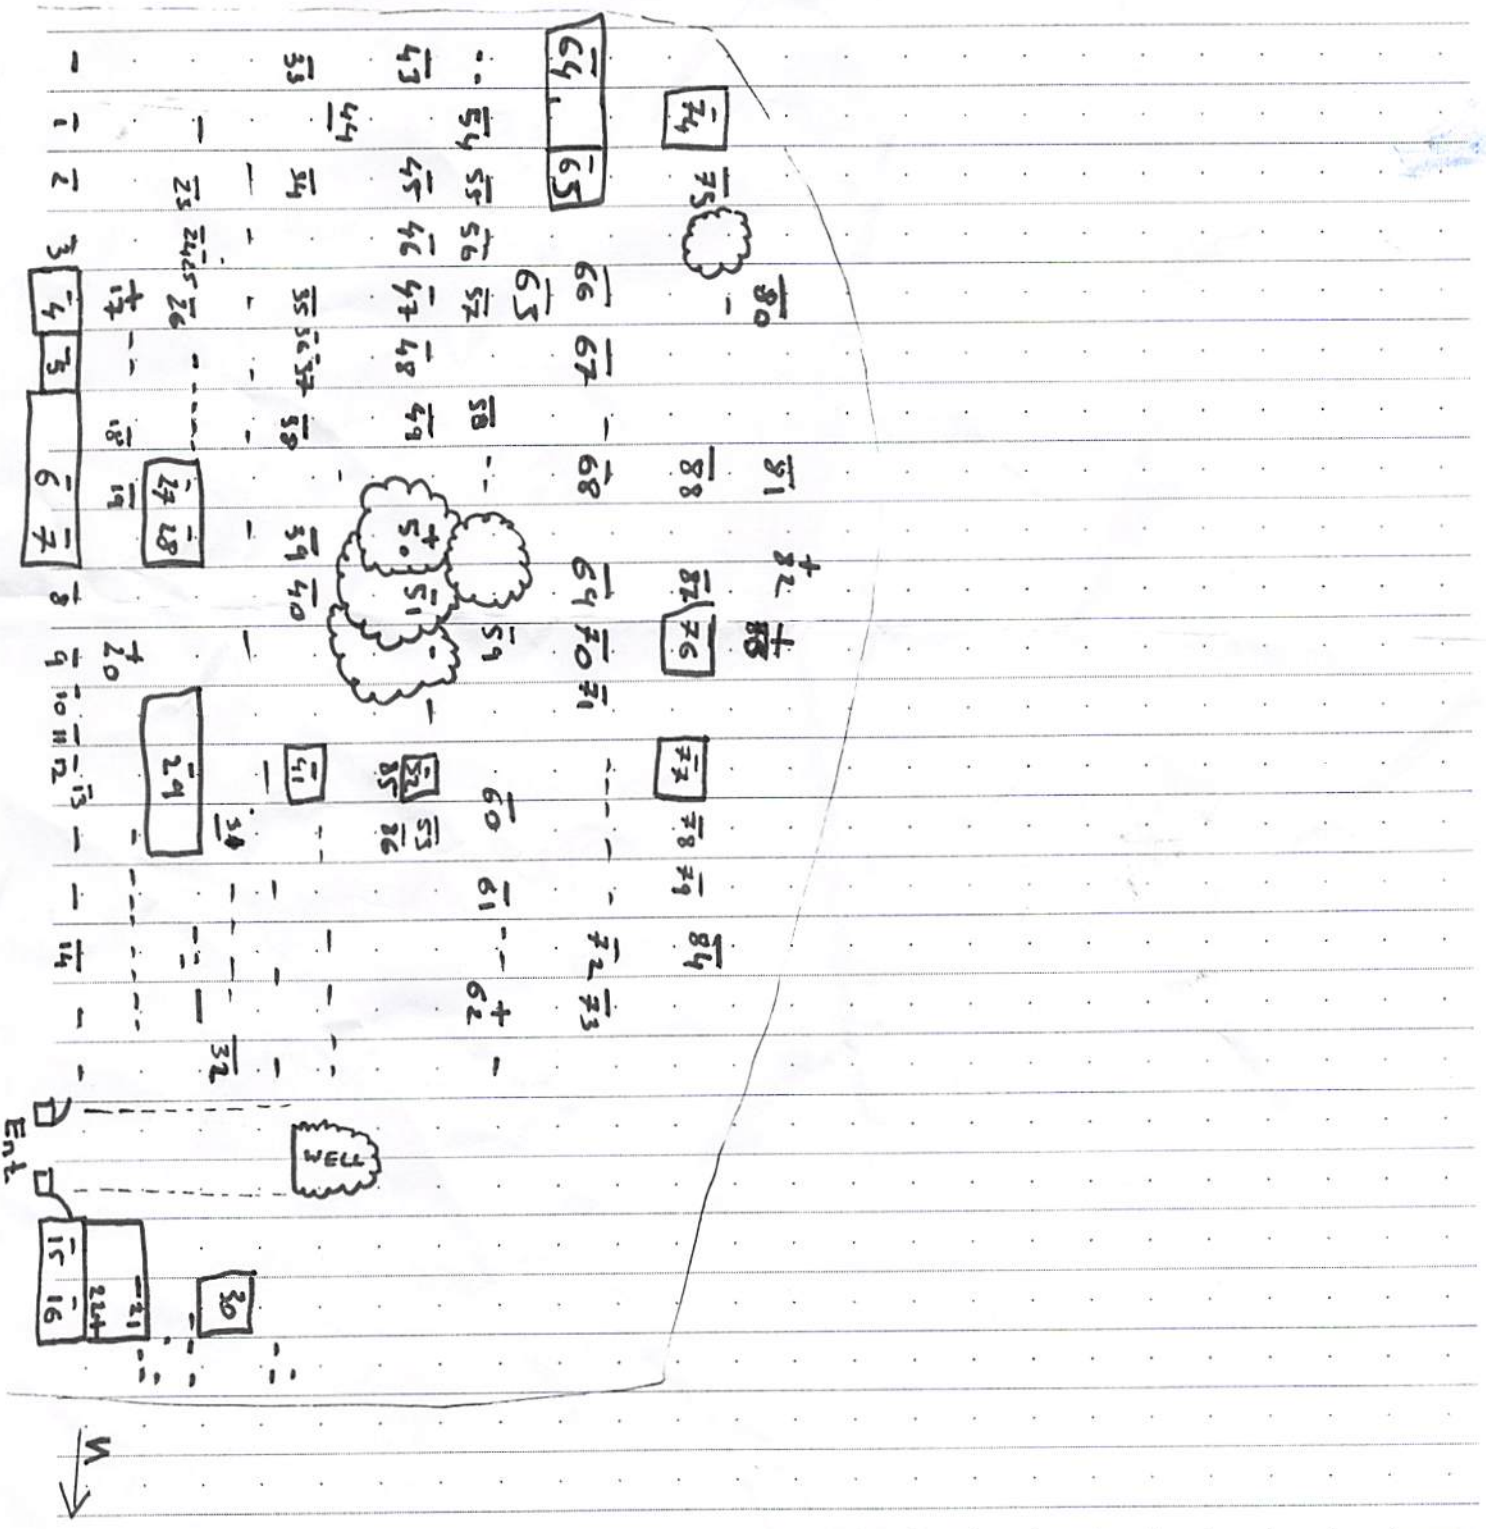

Sketch Plan

Graveyard Sketch Plan
Drawing Template

Graveyard Name

Abbeyswell Durallow

Townland

County

CORK

Drawn By

E. Mahoney

Date of Drawing

14.11.12

Drawing Conventions

Headstone: 29

Kerbed Grave: 34

Cross or Pedestal: 08

Ledger or Table: 56