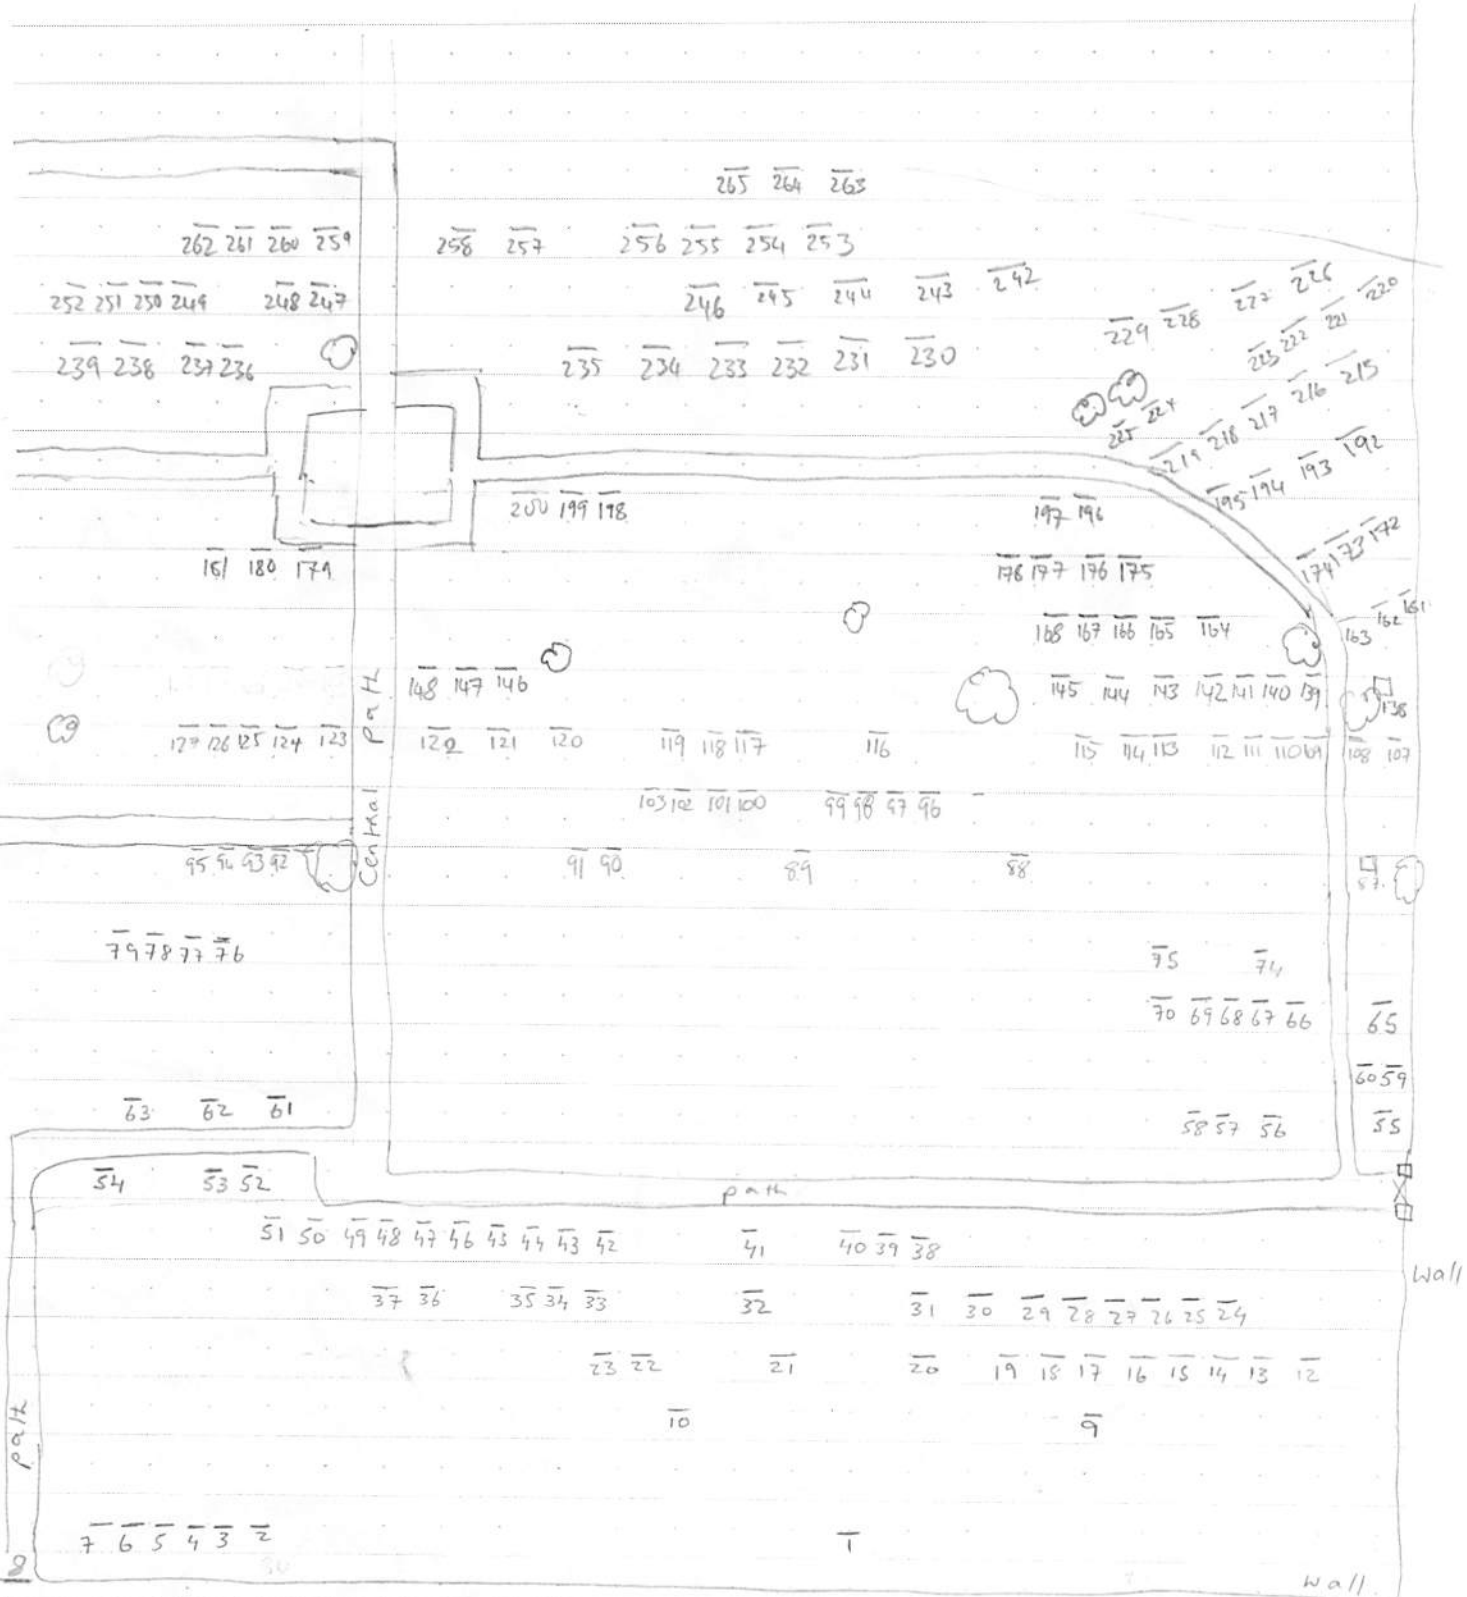

Sketch Plan

Graveyard Sketch Plan
Drawing Template

Graveyard Name

Friends Burial Ground

Townland

Rosenallis

County

Laois

Drawn By

AK 1:2

Date of Drawing

21.10.13

Drawing Conventions

Headstone: 29

Kerbed Grave: 34

Cross or Pedestal: 08

Ledger or Table: 56

Walls & Gates: