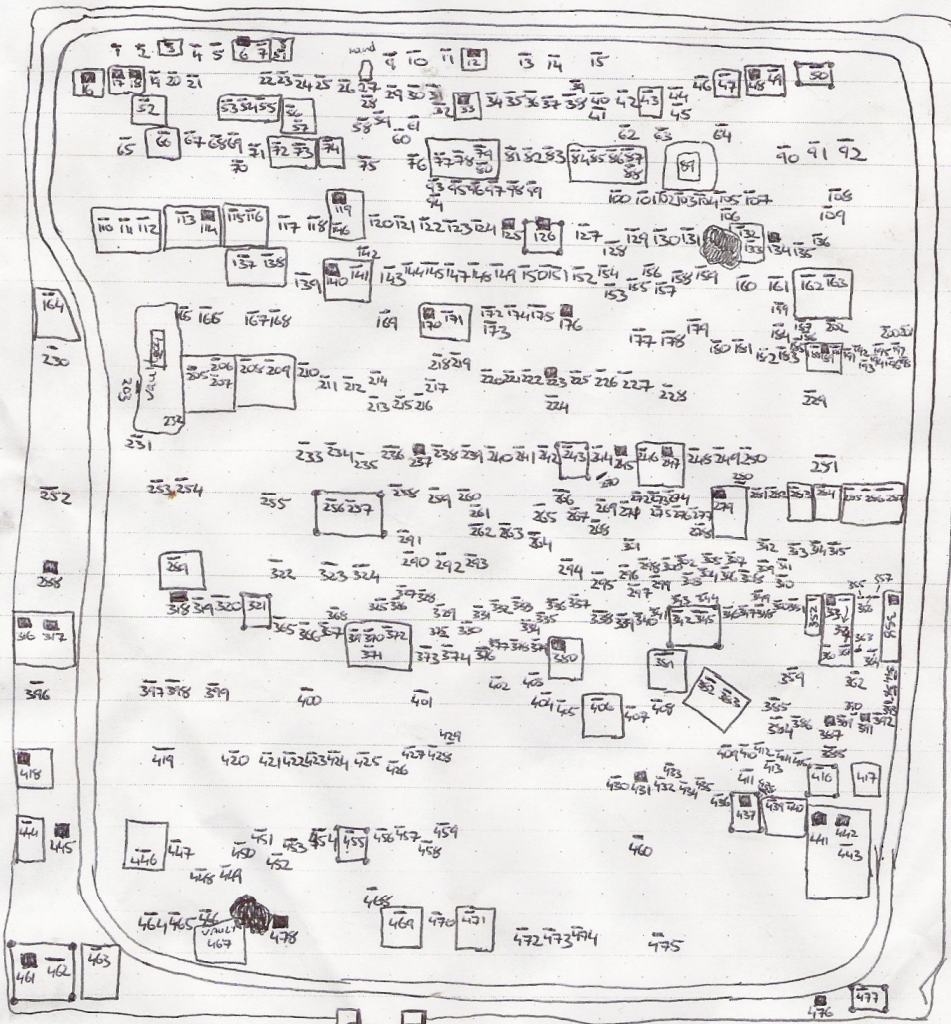

Sketch Plan

Graveyard Sketch Plan
Drawing Template

Graveyard Name

SHANDRUM

Townland

SHANDRUM

County

CORK

Drawn By

COLUM HARLOW

Date of Drawing

11/9/12

Drawing Conventions

Headstone: 29

Kerbed Grave: 34

Cross or Pedestal: 08

Ledger or Table: 56

Walls & Gates:

HistoricGraves

www.historicgraves.ie