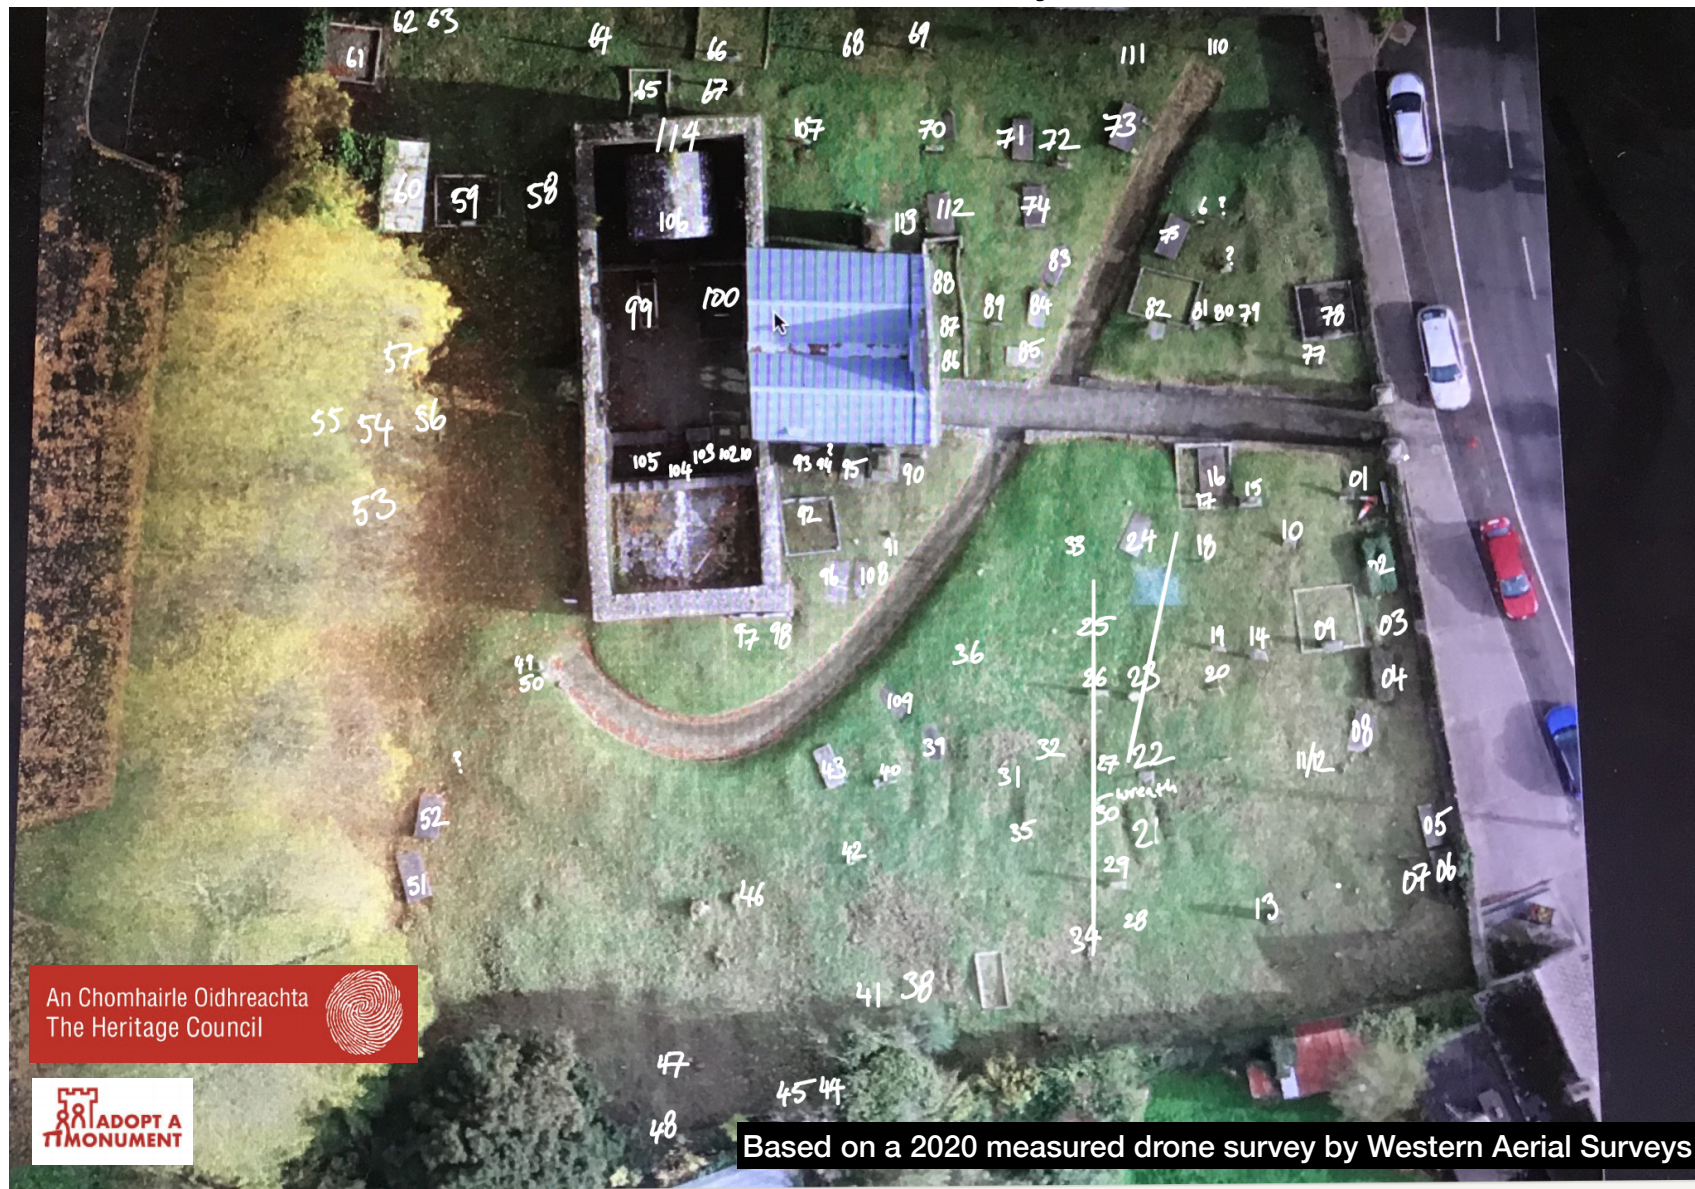

# Church of the Rath, Killeshandra Mortuary Monument Location Plan

An Chomhairle Oidhreachta  
The Heritage Council

Based on a 2020 measured drone survey by Western Aerial Surveys